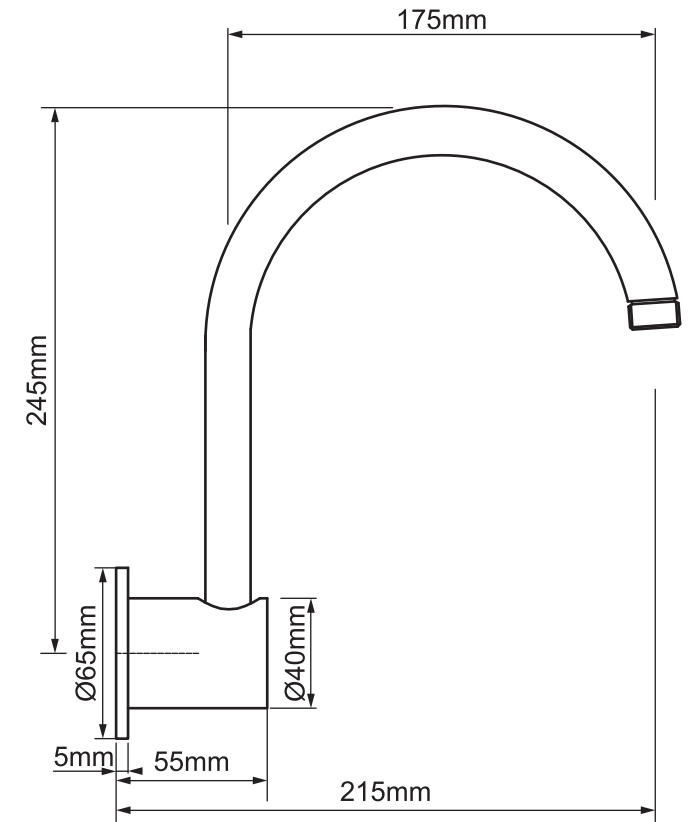

Mondella

RESONANCE
TIMELESS ALLURE

RESONANCE

STAINLESS STEEL GOOSENECK SHOWER ARM

Grade 304 stainless steel
construction

Suits all standard shower heads

Item Number: 0137902
MON0822

AS/NZS3718
WM70050 DR
ApprovalMark

10 YEAR WARRANTY*

* refer to www.mondella.com.au for full warranty details

MON0822-FLV1
03/08/20

All dimensions in millimetres (mm) and subject to manufacturing tolerances.