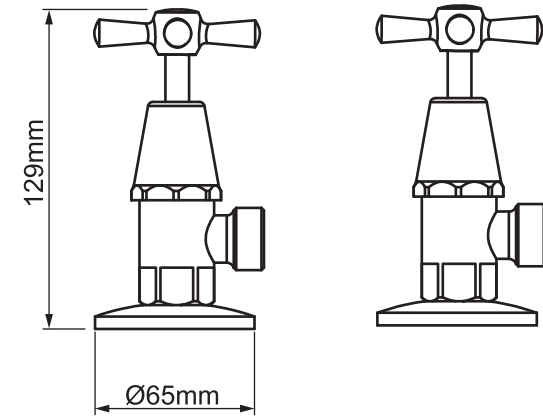

Item Number: 0238890
MON1033

AS/NZS3718
WM70050 DR
ApprovalMark

10
YEAR
WARRANTY*

* refer to www.mondella.com.au for full warranty details

MON1033-FLV1
23/02/21

All dimensions in millimetres (mm) and subject to manufacturing tolerances.