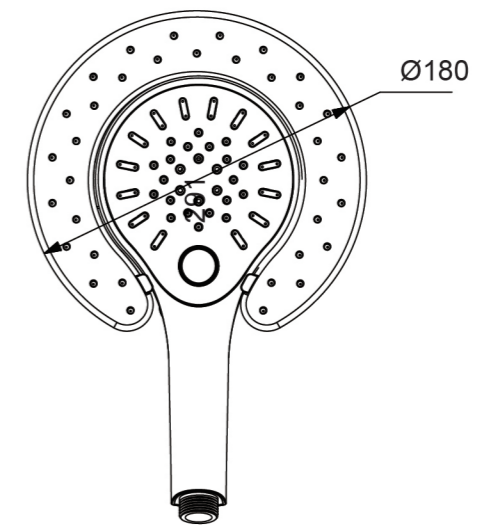

**Mondella**  
*signature*

Magnetic Hand Shower Set

matte black

2-in-1 Shower Set with Shower Head and Hand Shower - Use Together or Separately

Shower Head Activates Automatically when Hand Shower is Docked

Magnetic Hand Shower with 3 Spray Patterns

Includes Wall Arm and Stainless Steel Hose

Item No: 5003968

**10**  
YEAR  
WARRANTY\*

5003968-FLV1  
24/10/17

\* Vitreous China items are subject to manufacturing tolerances and could vary in size from batch to batch. It is industry accepted that a variance of ±5mm is considered normal. It is recommended to have the Vitreous China item on hand prior to any setout work.

\* Refer to [www.mondella.com.au](http://www.mondella.com.au) for full warranty details

All dimensions in millimetres (mm) and subject to manufacturing tolerances †