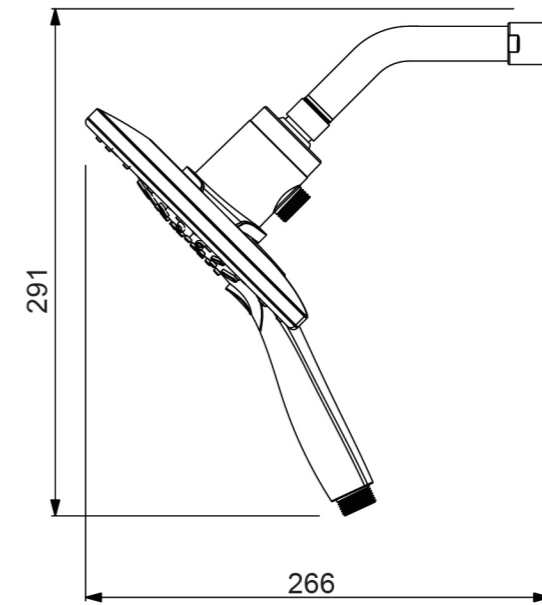

**Mondella**  
*signature*

Magnetic Hand Shower Set

matte black

2-in-1 Shower Set with Shower Head and Hand Shower - Use Together or Separately

Shower Head Activates Automatically when Hand Shower is Docked

Magnetic Hand Shower with 3 Spray Patterns

Includes Wall Arm and Stainless Steel Hose

Item No: 5003968

**10**  
YEAR  
WARRANTY\*

5003968-FLV1  
24/10/17

\* Vitreous China items are subject to manufacturing tolerances and could vary in size from batch to batch. It is industry accepted that a variance of ±5mm is considered normal. It is recommended to have the Vitreous China item on hand prior to any setout work.

\* Refer to [www.mondella.com.au](http://www.mondella.com.au) for full warranty details

All dimensions in millimetres (mm) and subject to manufacturing tolerances †