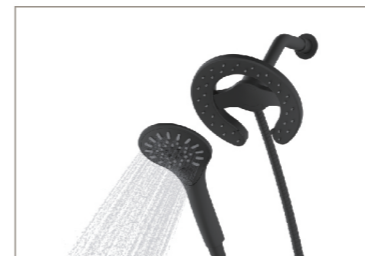

**Mondella**  
*signature*

Magnetic Hand Shower Set

matte black

2-in-1 Shower Set with Shower Head and Hand Shower - Use Together or Separately

Shower Head Activates Automatically when Hand Shower is Docked

Magnetic Hand Shower with 3 Spray Patterns

Includes Wall Arm and Stainless Steel Hose

Item No: 5003968

**10**  
YEAR  
WARRANTY\*

5003968-FLV1  
24/10/17

\* Vitreous China items are subject to manufacturing tolerances and could vary in size from batch to batch. It is industry accepted that a variance of ±5mm is considered normal. It is recommended to have the Vitreous China item on hand prior to any setout work.