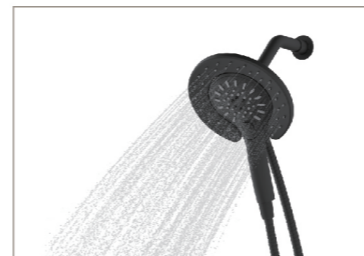

**Mondella**  
*signature*

Magnetic Hand Shower Set

matte black

2-in-1 Shower Set with Shower Head and Hand Shower - Use Together or Separately

Shower Head Activates Automatically when Hand Shower is Docked

Magnetic Hand Shower with 3 Spray Patterns

Includes Wall Arm and Stainless Steel Hose

Item No: 5003968

**10**  
YEAR  
WARRANTY\*

5003968-FLV1  
24/10/17

\* Vitreous China items are subject to manufacturing tolerances and could vary in size from batch to batch. It is industry accepted that a variance of ±5mm is considered normal. It is recommended to have the Vitreous China item on hand prior to any setout work.