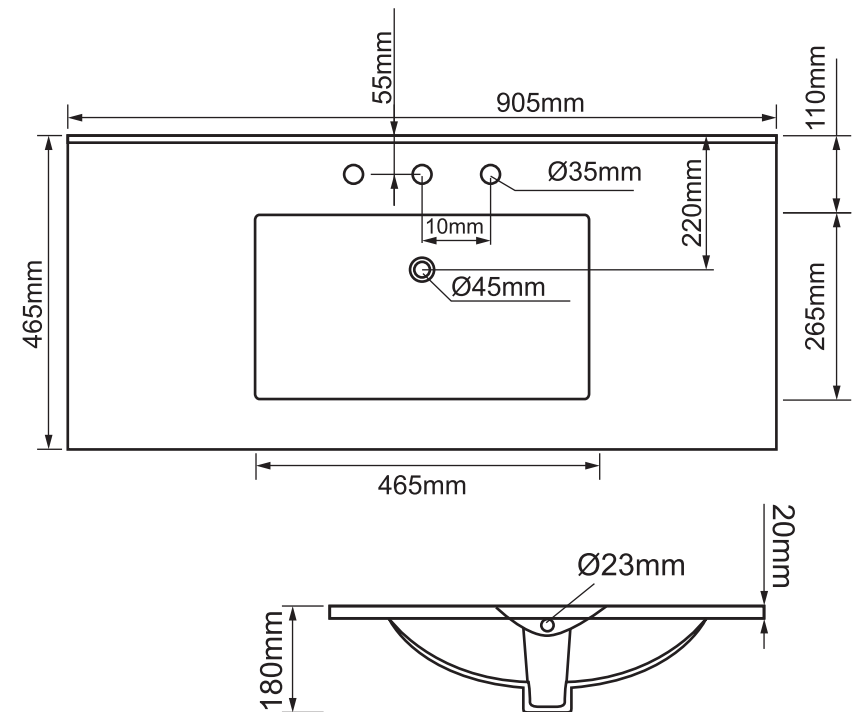

Mondella

ROCOCO
SQUARE FLAIR

ROCOCO

WHITE

900MM CERAMIC BASIN
ONLY, 3 TAP HOLE

905mm W x 465mm D

**3-tap hole thin edge ceramic basin
with overflow**

Suits 32mm waste (not included)

Item Number: 4844304
MON0798

**10
YEAR
WARRANTY***

MON0798-FLV2
15/10/21

* refer to www.mondella.com.au for full warranty details

All dimensions in millimetres (mm) and subject to manufacturing tolerances.