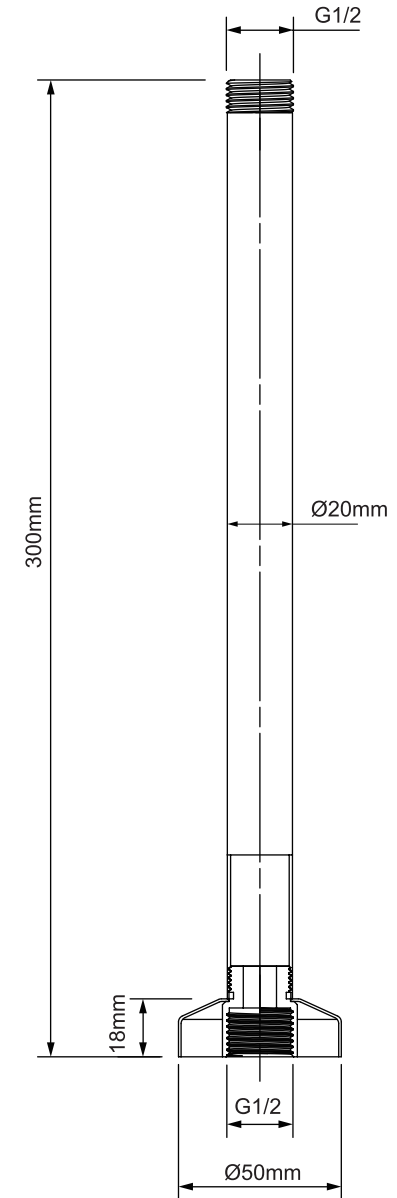

## RESONANCE STAINLESS STEEL CEILING SHOWER ARM

300mm length

High polished 304  
grade stainless steel

Suits all standard  
shower heads

Item Number: 0137899  
MON0819

AS/NZS 3662 WM21832  
ApprovalMark

# 10 YEAR WARRANTY\*

\* refer to [www.mondella.com.au](http://www.mondella.com.au) for full warranty details

MON0819-FLV1  
03/08/20

All dimensions in millimetres (mm) and subject to manufacturing tolerances.