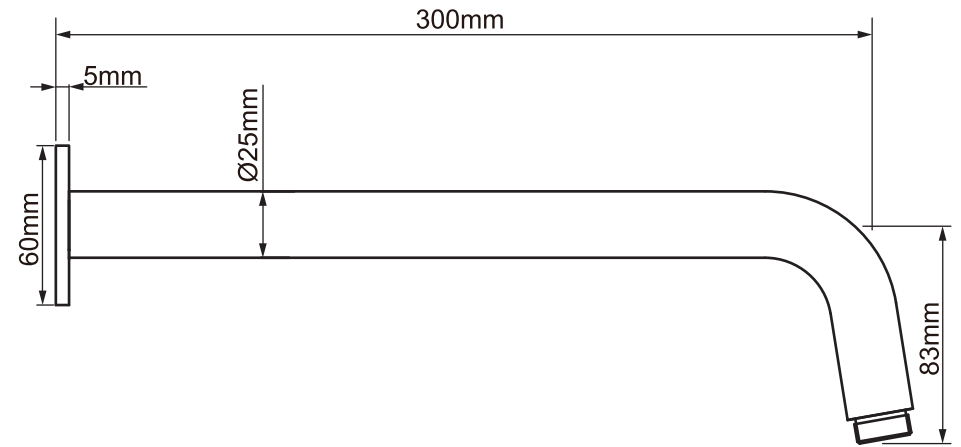

**Mondella**

RESONANCE  
TIMELESS ALLURE

RESONANCE

**MATTE BLACK**  
HORIZONTAL SHOWER ARM

Brass construction

300mm length

Suits all standard shower heads

Item Number: 0134811  
MON0751

**10**  
**YEAR**  
**WARRANTY\***

MON0751-FLV1  
20/04/20

\* refer to [www.mondella.com.au](http://www.mondella.com.au) for full warranty details

All dimensions in millimetres (mm) and subject to manufacturing tolerances.