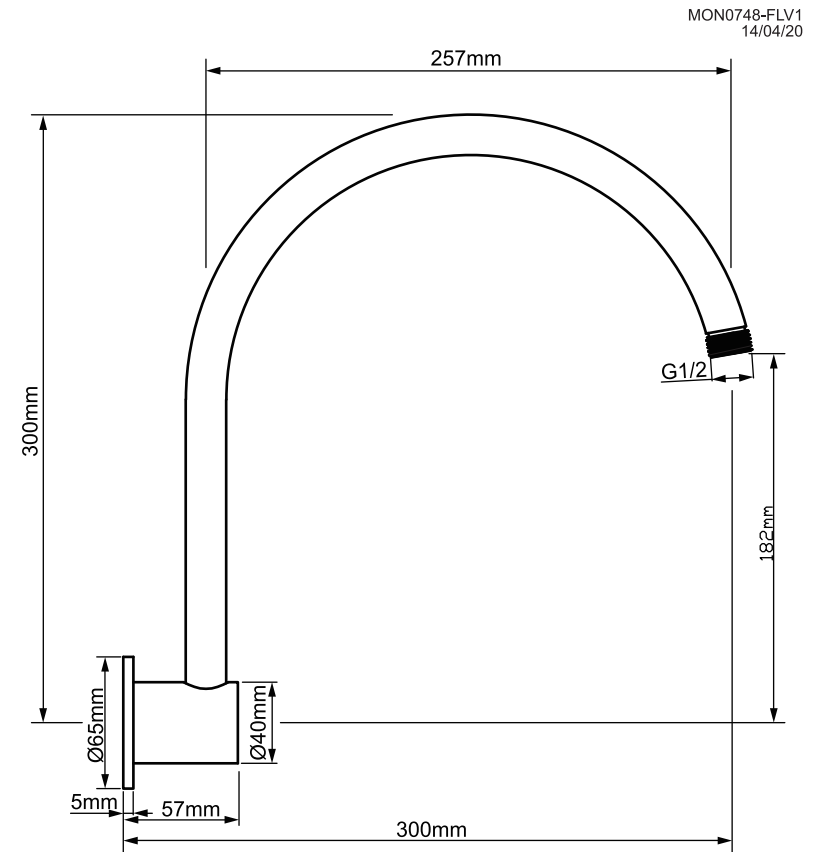

### MATTE BLACK GOOSENECK SHOWER ARM

Brass construction

Suits all standard shower heads

Item Number: 0134808  
MON0748

# 10 YEAR WARRANTY\*

\* refer to [www.mondella.com.au](http://www.mondella.com.au) for full warranty details

All dimensions in millimetres (mm) and subject to manufacturing tolerances.