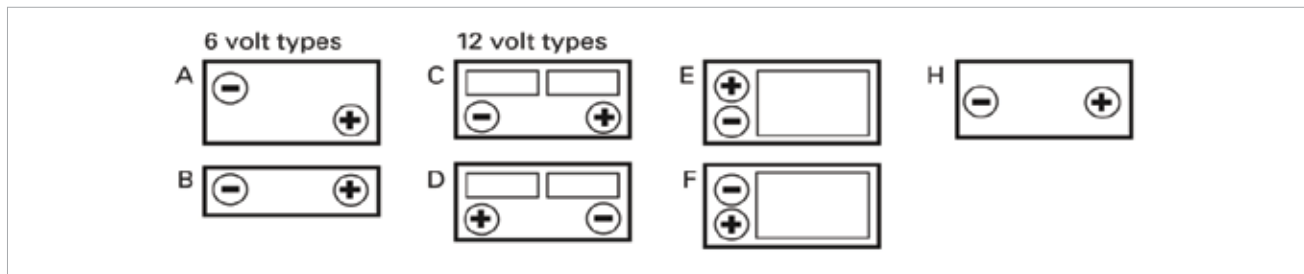

Vent

TS	Totally Sealed
CP	Coin Screw-in Plug
CV	Raised Screw-in plug
VRLA	Valve Regulated Sealed
Strip	Removable gang strip

Post

STD	Standard Terminal Post
DFA	Dual Fit Aligned Terminal
DFP	Dual Fit Parallel Terminal
PT	Pencil Terminal Post
OLT	Rectangle Bolt through Lug
TS	Steel thread stud
TM	Lead SAE with steel bolt
DST	Twin SAE post & lead Lug
5m Lug	5mm hole in lug post
6m Lug	6mm hole in lug post
Spade	Electrical male spade fitting
Bolt	Steel config with hole & bolts provided

Ledge

F&EL	Front & End
NL	No ledge
FL	Front ledge (long side)
BS	Bottom Spacer included
EL	End Ledge (short side)

Battery Terminal Assembly