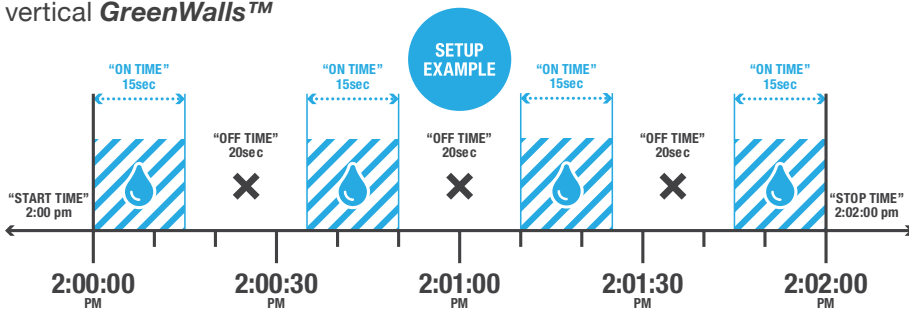

NEW!

CO1609

MISTING TAP TIMER

Beat the heat this summer and complete your outdoor misting setup with the perfect timer!

The *Misting Tap Timer* is perfect for the short-burst intervals needed to create a cool environment for pets and outdoor activities.

What's more, this timer is perfect for the watering schedules needed for **Greenhouses** vertical **GreenWalls™**

- ✔ Multiple starts for misting, with delay function included
- ✔ Great for greenhouses with timing down to the second
- ✔ 7 day scheduling with start and stop times
- ✔ Use hours, minutes or seconds to set misting duration

PERFECT FOR GREENWALL™

VERTICAL GARDENING

WORKS IN GREENHOUSES

BUILDS HUMIDITY

7 DAY

 AUTOMATIC WATERING SCHEDULE

MANUAL OPERATION

ESCAPE THE HEAT