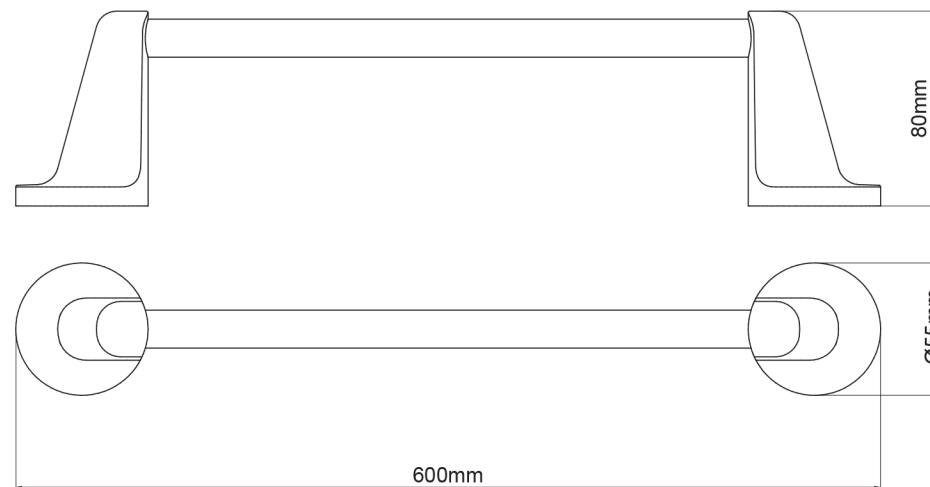

Mondella

PRELUDE

PRELUDE

CHROME
600MM
SINGLE TOWEL RAIL

600mm W x 55mm H x 80mm D

Metal construction

Item Number: 0125135
MON0676

10
YEAR
WARRANTY*

MON0676-FLV1
23/09/19

* refer to www.mondella.com.au for full warranty details

All dimensions in millimetres (mm) and subject to manufacturing tolerances.