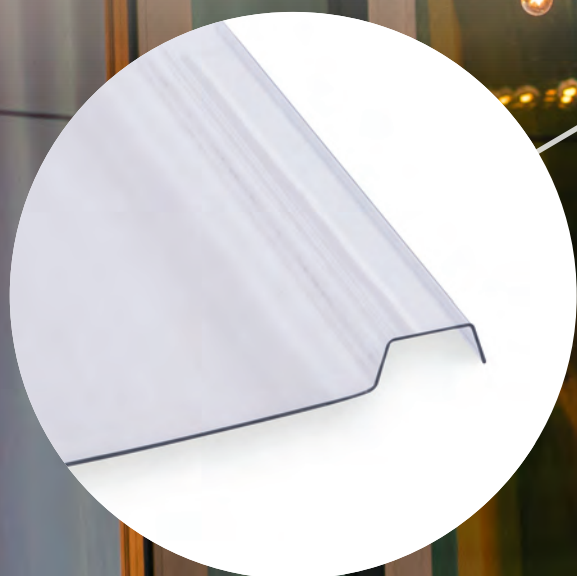

SunTUF EZ Glaze™

**Polycarbonate
Roofing System**

SUPPLIED BY

PSP

MATERIALS
PRODUCTS
SOLUTIONS

PROFILED POLYCARBONATE ROOFING SYSTEM

EZ Glaze™ smart layout makes installation and fastening easier than ever. Featuring proprietary fixings, the 3mm thick polycarbonate sheets are designed to fit directly over rafters, eliminating the need for supporting purlins. EZ Glaze™ offers a sleek, hassle-free solution for roofing projects, outdoor living spaces, carports, and DIY polycarbonate roofing needs.

Scan here to view our technical information.

Enjoy natural light with outstanding design and finish. EZ Glaze™ offers easy, fast installation, resistance from hail breakage and UV protection.

Applications:

- Porches
- Carports
- Walkways
- Pergolas
- Verandas
- Entrances

EZ Glaze™ Roofing Panel

Suntuf™ Noise Reduction Tape

Suntuf™ Fasteners

Clear EZ Glaze™

90%
Light Transmission

0.86
Solar Heat Gain Coefficient

Available in:
2400mm x 673mm
3600mm x 673mm
4800mm x 673mm

Grey Tint EZ Glaze™

20%
Light Transmission

0.44
Solar Heat Gain Coefficient

Available in:
2400mm x 673mm
3600mm x 673mm
4800mm x 673mm

Glass like
appearance