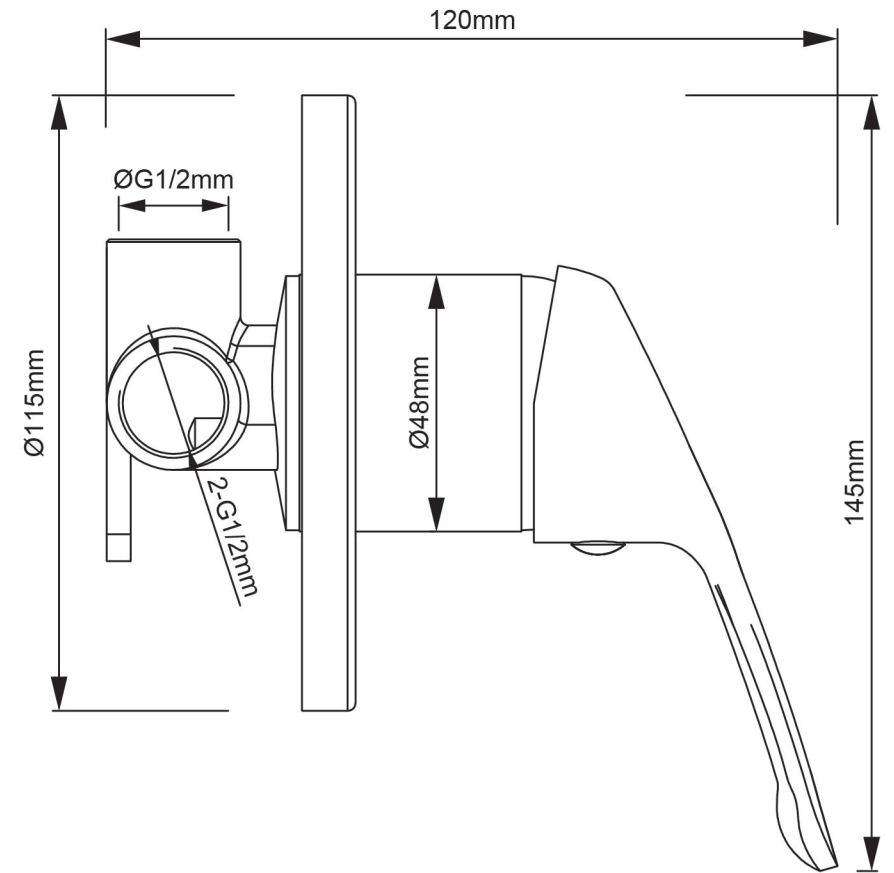

Mondella

CADENZA
CURVY CHIC

Cadenza SHOWER MIXER

- 40mm Cartridge.
- 115mm Backing Plate.
- Manufactured to Australian Standards AS/NZS3718, WMKA21979 DR ApprovalMark.

Item Number
5003383

AS/NZS3718
WMKA21979 DR
ApprovalMark

10
YEAR
WARRANTY