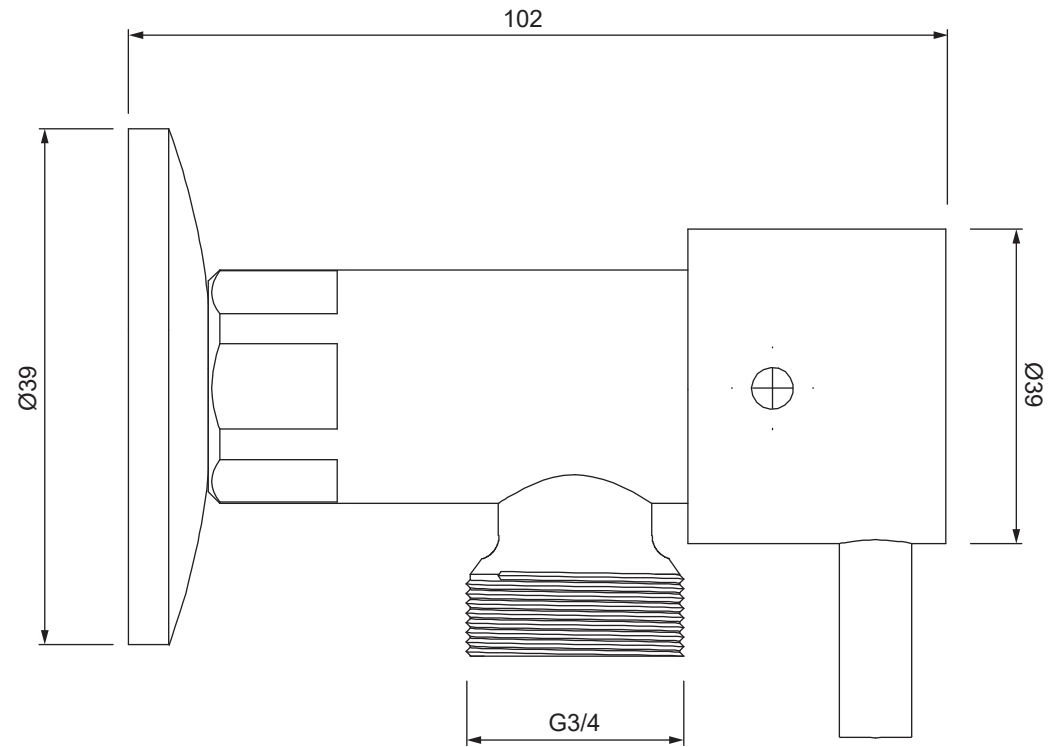

## RESONANCE COLLECTION

WASHING MACHINE SET  
MATTE BLACK

1/4 Turn Spindles  
Pin Lever Handles  
Lead Free Construction

ITEM NO:  
MON1854  
0684083

**10**  
YEAR  
WARRANTY

All dimensions in millimetres (mm) and subject to manufacturing tolerances.