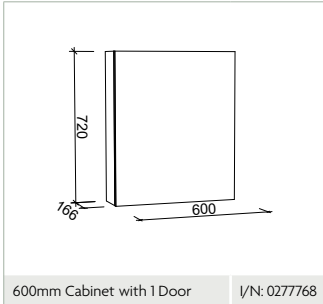

600mm

750mm

900mm

1,200mm

1,500mm

1,800mm

Side View

Tiara Shaver