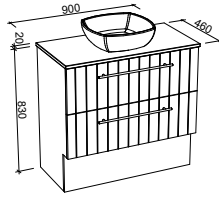

Cabinet with SilkSurface Top & Basin I/N: 0651580
Cabinet Only I/N: 0651635

1,050mm