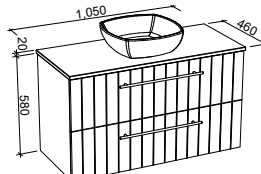

Splendor - Wall Hung

750mm

Cabinet with SilkSurface Top & Basin	I/N: 0651557
Cabinet Only	I/N: 0651866

900mm

Cabinet with SilkSurface Top & Basin	I/N: 0651592
Cabinet Only	I/N: 0651552

1,050mm

Cabinet with SilkSurface Top & Basin	I/N: 0651522
Cabinet Only	I/N: 0651780