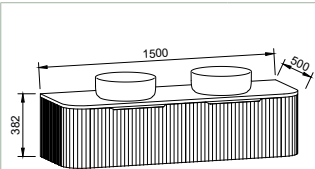

Cabinet with SilkSurface Top & Basin I/N: 0651524
Cabinet Only I/N: 0651815

1,500mm Double