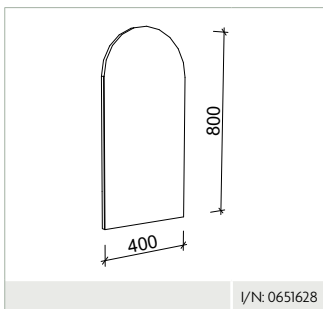

600mm

750mm

900mm

1,200mm

1,500mm

1,800mm

Side View

Tiara Shaver

400mm

Side View

600mm - Single Door

600mm - Double Door

Side View

Mirrors

Empira

400mm x 1,000mm

400mm x 1,500mm

600mm x 1,000mm

1,000mm x 400mm

1,500mm x 400mm

1,000mm x 600mm

Tiara

400mm

600mm