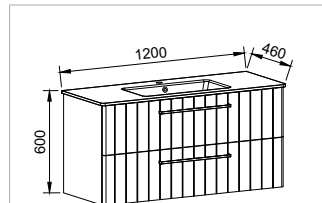

1,200mm

Cabinet with Zodiac Top	I/N: 0651575
Cabinet Only	I/N: 0651856