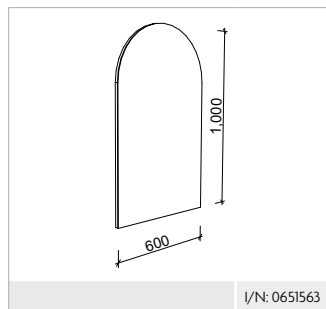

600mm

750mm

900mm

1,200mm

1,500mm

1,800mm

Side View

Tiara Shaver

400mm

Side View

600mm - Single Door

600mm - Double Door

Side View

Mirrors

Empira

400mm x 1,000mm

400mm x 1,500mm

600mm x 1,000mm

1,000mm x 400mm

1,500mm x 400mm

1,000mm x 600mm

Tiara

400mm

600mm