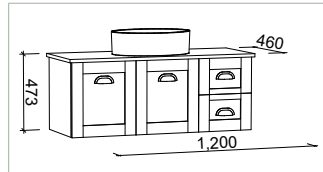

1,200mm

Cabinet with Alpha Top	I/N: 0651526
Cabinet with SilkSurface Top & Basin	I/N: 0651885
Cabinet Only	I/N: 0651598