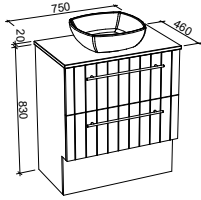

Splendor - Floor Standing

750mm

Cabinet with SilkSurface Top & Basin I/N: 0651618
Cabinet Only I/N: 0651694

900mm