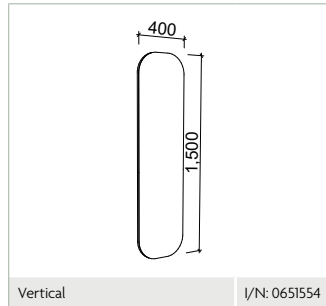

600mm

750mm

900mm

1,200mm

1,500mm

1,800mm

Side View

Tiara Shaver

400mm

Side View

600mm - Single Door

600mm - Double Door

Side View

Mirrors

Empira

400mm x 1,000mm

400mm x 1,500mm

600mm x 1,000mm

1,000mm x 400mm

1,500mm x 400mm

1,000mm x 600mm

Tiara

400mm

600mm