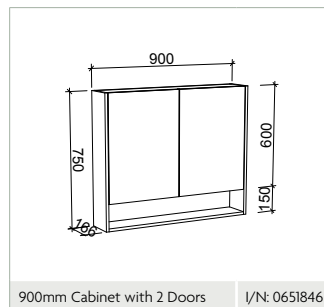

750mm Cabinet with 2 Doors I/N: 0651796

1,200mm Cabinet with 3 Doors I/N: 0651532

900mm

900mm Cabinet with 2 Doors I/N: 0651846