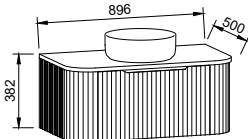

Cabinet with SilkSurface Top & Basin I/N: 0651813
Cabinet Only I/N: 0651750

1,200mm