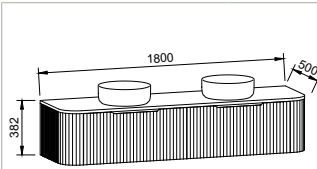

Cabinet with SilkSurface Top & Basin I/N: 0651868
Cabinet Only I/N: 0651700

1,800mm Double

Cabinet with SilkSurface Top & Basin I/N: 0651902
Cabinet Only I/N: 0651702