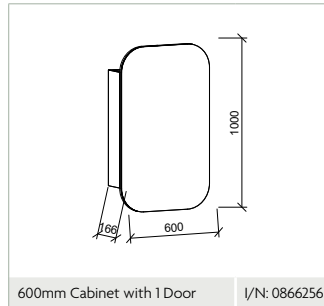

400mm Cabinet with 1 Door I/N: 0866259

900mm Cabinet with 2 Doors I/N: 0866257

600mm

600mm Cabinet with 1 Door I/N: 0866256