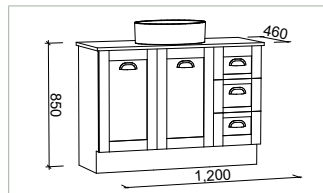

1,200mm

Cabinet with Alpha Top	I/N: 0651514
Cabinet with SilkSurface Top & Basin	I/N: 0651874
Cabinet Only	I/N: 0651600