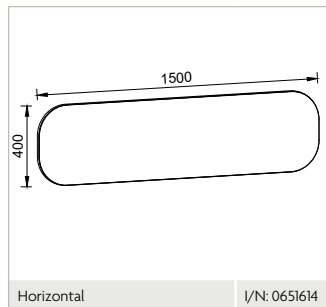

600mm

750mm

900mm

1,200mm

1,500mm

1,800mm

Side View

Tiara Shaver

400mm x 1,500mm

600mm x 1,000mm

1,000mm x 400mm

1,500mm x 400mm

1,000mm x 600mm

Tiara

400mm

600mm