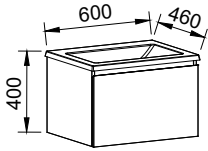

Vanities

Slim - Wall Hung

600mm

Cabinet with Alpha Top	I/N: 0278058
Cabinet with Regal Top	I/N: 0277920
Cabinet with SilkSurface Top & Basin	I/N: 0278113
Cabinet Only	I/N: 0277786