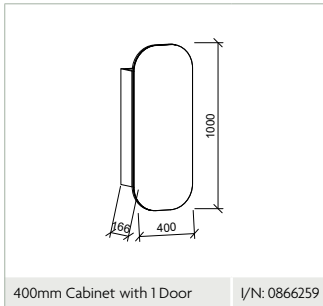

Note: SilkSurface Tops and Cabinet Only vanities are available in custom sizes. When ordering a custom size vanity, please use the next largest vanity item number.

Shaving Cabinets

Empira Shaver

400mm

400mm Cabinet with 1 Door I/N: 0866259