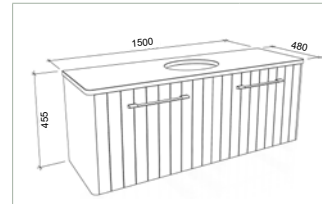

1,500mm Single

Cabinet with SilkSurface Top & Basin	I/N: 0651769
Cabinet Only	I/N: 0651630