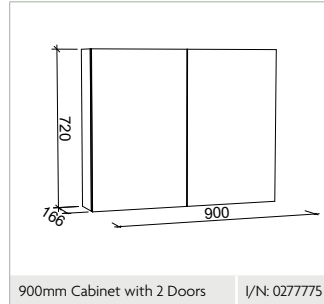

600mm

750mm

900mm

1,200mm

1,500mm

1,800mm

Side View

Tiara Shaver