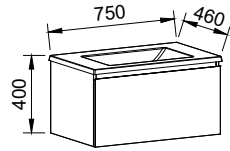

Vanities

Slim - Wall Hung

600mm

Cabinet with Alpha Top	I/N: 0278058
Cabinet with Regal Top	I/N: 0277920
Cabinet with SilkSurface Top & Basin	I/N: 0278113
Cabinet Only	I/N: 0277786

750mm

Cabinet with Alpha Top	I/N: 0278061
Cabinet with Regal Top	I/N: 0277923
Cabinet with SilkSurface Top & Basin	I/N: 0278114
Cabinet Only	I/N: 0277789