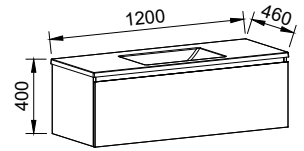

1,200mm

Cabinet with Alpha Top	I/N: 0278070
Cabinet with Regal Top	I/N: 0277930
Cabinet with SilkSurface Top & Basin	I/N: 0278117
Cabinet Only	I/N: 0277797