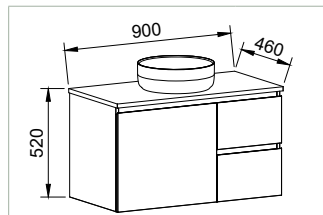

900mm

Cabinet with Alpha Top	I/N: 0278103
Cabinet with Regal Top	I/N: 0278012
Cabinet with SilkSurface Top & Basin	I/N: 0278144
Cabinet Only	I/N: 0277879