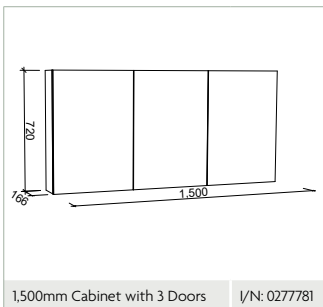

600mm

750mm

900mm

1,200mm

1,500mm

1,800mm

Side View

Tiara Shaver