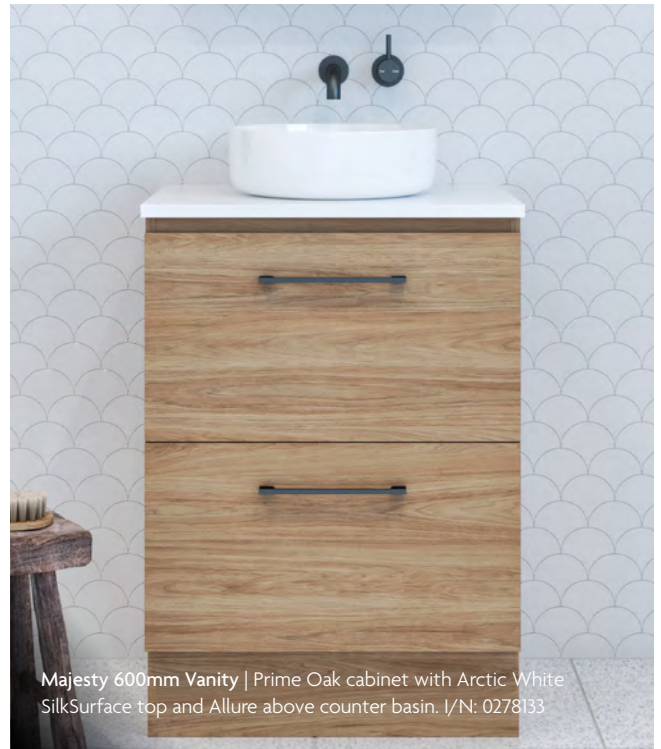

Majesty

Majesty expands on the success of the Dignate vanity by offering the same all-drawer configuration. The floor standing mount with kick provides everyday practicality, by allowing for deeper drawers overall and removing the need to clean beneath the cabinet. Majesty expands to a four-drawer layout in sizes over 1,200mm.

Tip: This combination highlights the natural beauty of woodgrain while adding a clean, modern touch.

Features Include

- All drawer configuration
- Floor standing vanity
- White cabinet interior
- Full extension drawer runners with integrated soft-close
- Practical deep drawers allow for ample storage
- Pair with any top, basin and handle combination, size depending