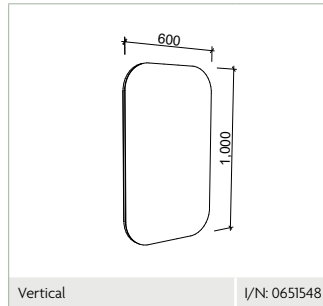

600mm

750mm

900mm

1,200mm

1,500mm

1,800mm

Side View

Tiara Shaver

400mm

Side View

600mm - Single Door

600mm - Double Door

Side View

Mirrors

Empira

400mm x 1,000mm

400mm x 1,500mm

600mm x 1,000mm

1,000mm x 400mm

1,500mm x 400mm

1,000mm x 600mm

Tiara

400mm

600mm