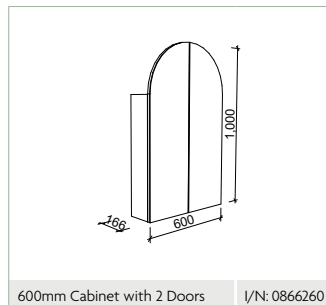

600mm

750mm

900mm

1,200mm

1,500mm

1,800mm

Side View

Tiara Shaver

400mm

Side View

600mm - Single Door

600mm - Double Door

Side View

Mirrors

Empira

400mm x 1,000mm

400mm x 1,500mm

600mm x 1,000mm

1,000mm x 400mm

1,500mm x 400mm

1,000mm x 600mm

Tiara

400mm

600mm