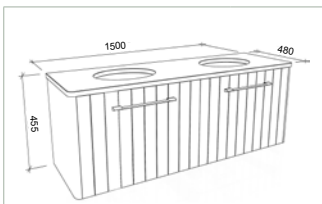

1,500mm Double

Cabinet with SilkSurface Top & Basin	I/N: 0651662
Cabinet Only	I/N: 0651638