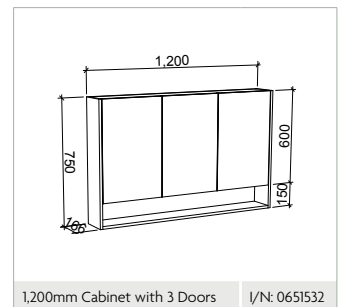

900mm Cabinet with 2 Doors I/N: 0651846

1,200mm

1,200mm Cabinet with 3 Doors I/N: 0651532