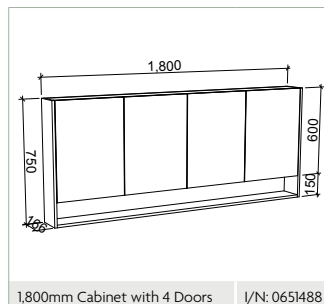

1,500mm Cabinet with 3 Doors I/N: 0651534

1,800mm

1,800mm Cabinet with 4 Doors I/N: 0651488