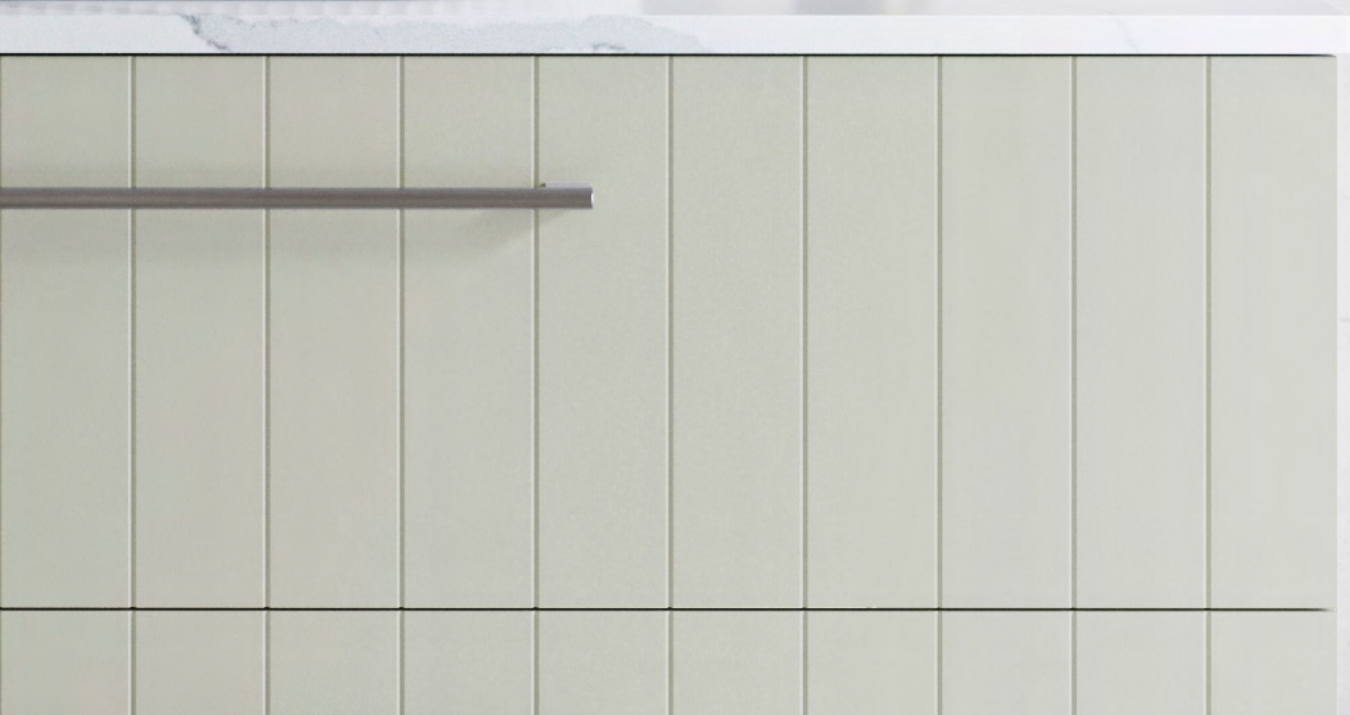

Quality Australian
made cabinets from
our regional NSW
factory to you.

Australian Made
Cabinets