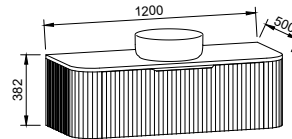

Cabinet with SilkSurface Top & Basin I/N: 0651508
Cabinet Only I/N: 0651799

1,500mm Single