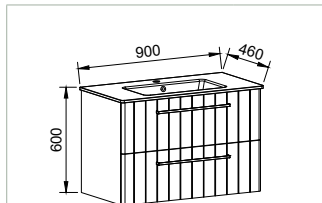

1,800mm Double

Cabinet with SilkSurface Top & Basin	I/N: 0651683
Cabinet Only	I/N: 0651692

Regalia - Wall Hung

750mm

Cabinet with Zodiac Top	I/N: 0651588
Cabinet Only	I/N: 0651786

900mm

Cabinet with Zodiac Top	I/N: 0651510
Cabinet Only	I/N: 0651761