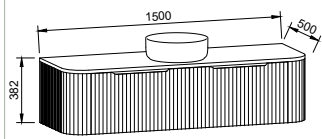

Splendor - Floor Standing

750mm

Cabinet with SilkSurface Top & Basin I/N: 0651618
Cabinet Only I/N: 0651694

900mm

Cabinet with SilkSurface Top & Basin I/N: 0651580
Cabinet Only I/N: 0651635

1,050mm

Cabinet with SilkSurface Top & Basin I/N: 0651608
Cabinet Only I/N: 0651747

1,200mm

Cabinet with SilkSurface Top & Basin I/N: 0651497
Cabinet Only I/N: 0651826

1,500mm Single

Cabinet with SilkSurface Top & Basin I/N: 0651850
Cabinet Only I/N: 0651824

1,500mm Double

Cabinet with SilkSurface Top & Basin I/N: 0651782
Cabinet Only I/N: 0651690

1,800mm Single

Cabinet with SilkSurface Top & Basin I/N: 0651811
Cabinet Only I/N: 0651745

1,800mm Double

Cabinet with SilkSurface Top & Basin I/N: 0651720
Cabinet Only I/N: 0651674

Throne - Wall Hung

750mm

Cabinet with SilkSurface Top & Basin I/N: 0651773
Cabinet Only I/N: 0651726

900mm

Cabinet with SilkSurface Top & Basin I/N: 0651813
Cabinet Only I/N: 0651750

1,200mm

Cabinet with SilkSurface Top & Basin I/N: 0651508
Cabinet Only I/N: 0651799

1,500mm Single

Cabinet with SilkSurface Top & Basin I/N: 0651524
Cabinet Only I/N: 0651815

1,500mm Double

Cabinet with SilkSurface Top & Basin I/N: 0651822
Cabinet Only I/N: 0651836

1,800mm Single

Cabinet with SilkSurface Top & Basin I/N: 0651868
Cabinet Only I/N: 0651700

1,800mm Double

Cabinet with SilkSurface Top & Basin I/N: 0651902
Cabinet Only I/N: 0651702

Note: SilkSurface Tops and Cabinet Only vanities are available in custom sizes. When ordering a custom size vanity, please use the next largest vanity item number.