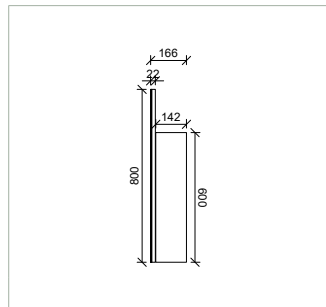

Shine

Tiara Shaver

Side View