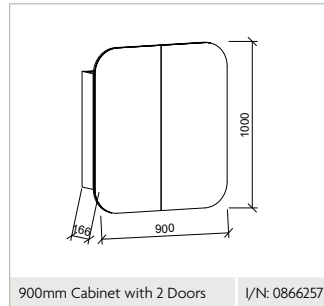

600mm Cabinet with 1 Door I/N: 0866256

1,200mm Cabinet with 3 Doors I/N: 0866261

900mm

900mm Cabinet with 2 Doors I/N: 0866257