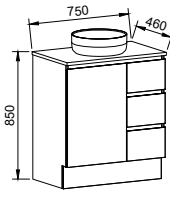

Cabinet with Alpha Top	I/N: 0278109
Cabinet with Regal Top	I/N: 0278030
Cabinet with SilkSurface Top & Basin	I/N: 0278152
Cabinet Only	I/N: 0277900

900mm