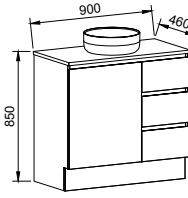

Cabinet with Alpha Top	I/N: 0278111
Cabinet with Regal Top	I/N: 0278036
Cabinet with SilkSurface Top & Basin	I/N: 0278153
Cabinet Only	I/N: 0277903

1,200mm