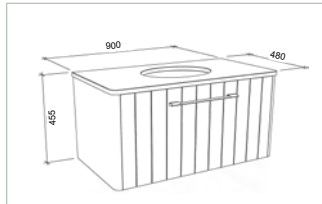

900mm

Cabinet with SilkSurface Top & Basin	I/N: 0651555
Cabinet Only	I/N: 0651570