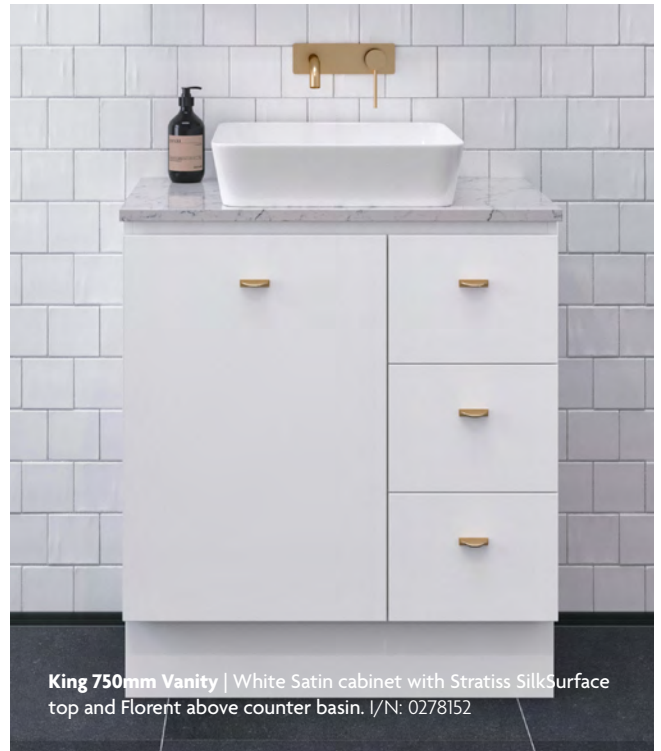

King

King's floor standing design seamlessly blends the practicality of the Majesty range with the door and drawer layout of Grandeur. The 600mm size features doors only, while sizes 750mm and above incorporate a drawer bank, expanding to multiple drawer banks and doors in larger sizes.

Tip: White Satin is a versatile choice that complements a wide range of interior styles.

King 750mm Vanity | White Satin cabinet with Stratiss SilkSurface top and Florent above counter basin. I/N: 0278152