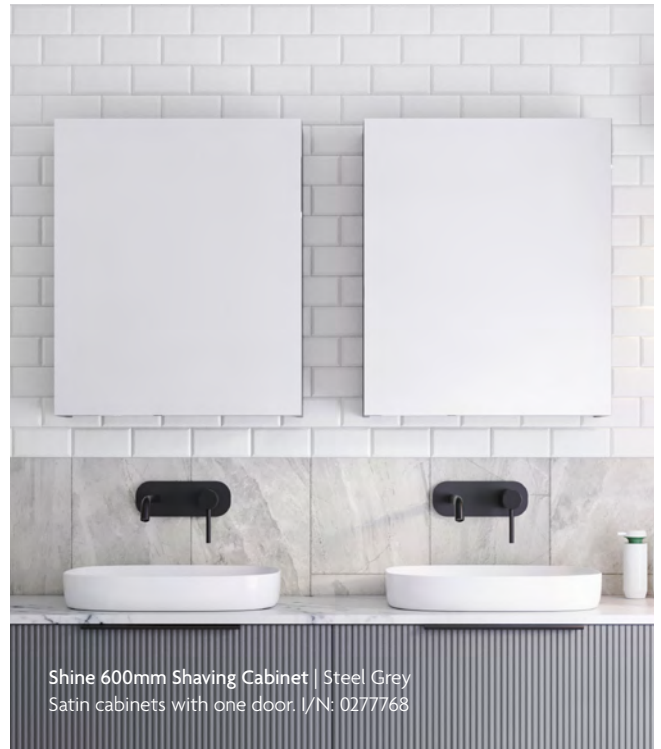

Shine

Complete the look with the Shine shaving cabinet, designed to complement your New England Joinery vanity. Customise the cabinet sides to match or choose a different finish. The Shine 600mm cabinets offer single door configurations, while larger sizes provide added versatility with multiple doors.

Tip: Two shavers eliminates any squabbles over who's stealing storage space.

Shine 600mm Shaving Cabinet | Steel Grey Satin cabinets with one door. I/N: 0277768