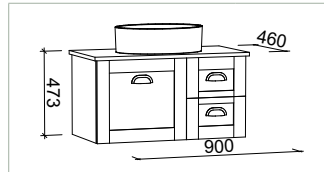

900mm

Cabinet with Alpha Top	I/N: 0651671
Cabinet with SilkSurface Top & Basin	I/N: 0651883
Cabinet Only	I/N: 0651891