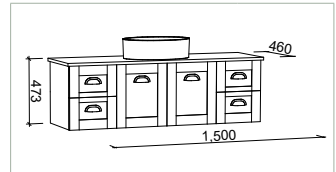

1,500mm Single

Cabinet with Alpha Top	I/N: 0651805
Cabinet with SilkSurface Top & Basin	I/N: 0651712
Cabinet Only	I/N: 0651504