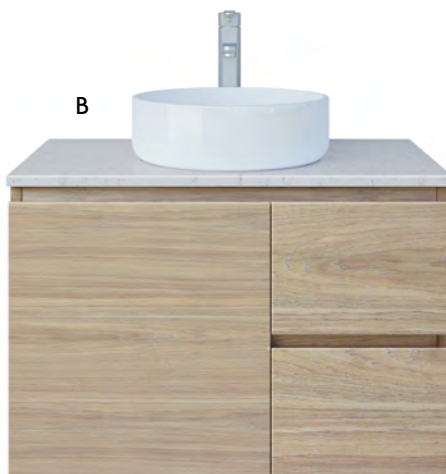

B

10 Years Warranty

Scan to see all Grandeur vanity options.

A Grandeur 600mm Vanity | Single bowl wall hung painted vanity cabinet with Regal top. I/N: 0278005 B Grandeur 750mm Vanity | Single bowl wall hung woodgrain vanity cabinet with SilkSurface top and above counter basin. I/N: 0278143. Refer to www.newenglandjoinery.com.au for all cabinet sizes and configurations.