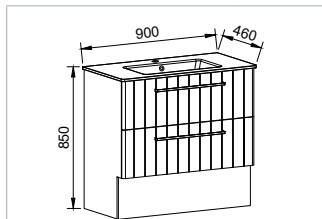

1,200mm

Cabinet with Zodiac Top	I/N: 0651575
Cabinet Only	I/N: 0651856

Regalia - Floor Standing

750mm

Cabinet with Zodiac Top	I/N: 0651573
Cabinet Only	I/N: 0651879

900mm

Cabinet with Zodiac Top	I/N: 0651495
Cabinet Only	I/N: 0651741