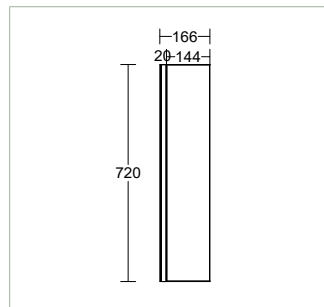

600mm

750mm

900mm

1,200mm

1,500mm

1,800mm

Side View

Tiara Shaver