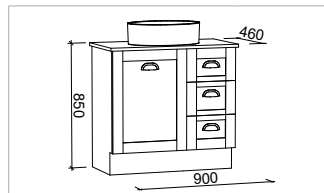

900mm

Cabinet with Alpha Top	I/N: 0651660
Cabinet with SilkSurface Top & Basin	I/N: 0651889
Cabinet Only	I/N: 0651876