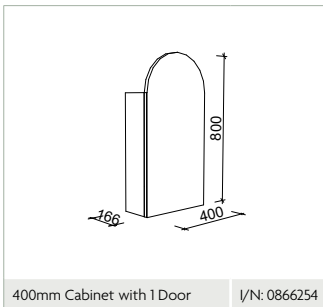

Tiara Shaver

400mm