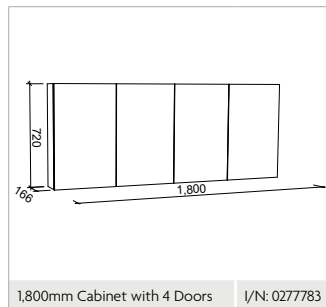

600mm

750mm

900mm

1,200mm

1,500mm

1,800mm

Side View

Tiara Shaver