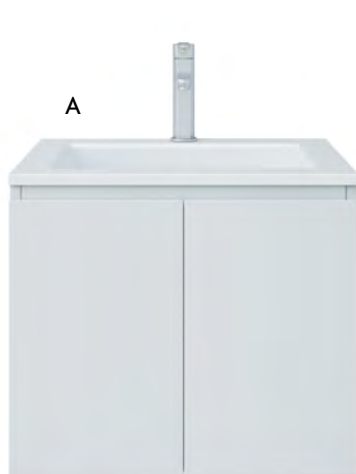

Grandeur

Grandeur effortlessly combines the classic appeal of a door and drawer vanity with the elegance of a wall hung design, offering excellent value. The 600mm size features doors only, while sizes 750mm and above incorporate a drawer bank, expanding to multiple drawer banks and doors in larger sizes.

Tip: Light woodgrain vanities are perfect for creating a relaxed, coastal-inspired space.

Features Include

- Classic combination of drawers and doors
- Wall hung vanity
- White cabinet interior
- Full extension drawer runners with integrated soft-close
- Practical deep drawers for ample storage
- Pair with any top, basin and handle combination, size depending

A

B

10 Years Warranty

Scan to see all Grandeur vanity options.

A Grandeur 600mm Vanity | Single bowl wall hung painted vanity cabinet with Regal top. I/N: 0278005 B Grandeur 750mm Vanity | Single bowl wall hung woodgrain vanity cabinet with SilkSurface top and above counter basin. I/N: 0278143. Refer to www.newenglandjoinery.com.au for all cabinet sizes and configurations.