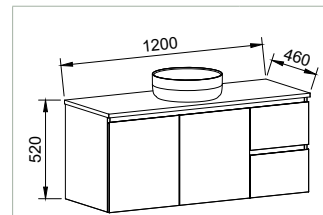

1,200mm

Cabinet with Alpha Top	I/N: 0278105
Cabinet with Regal Top	I/N: 0278014
Cabinet with SilkSurface Top & Basin	I/N: 0278146
Cabinet Only	I/N: 0277882