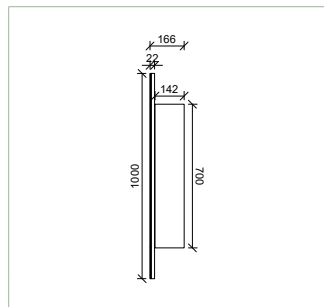

1,500mm Cabinet with 3 Doors I/N: 0866255

Side View