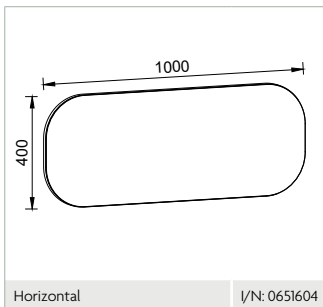

600mm

750mm

900mm

1,200mm

1,500mm

1,800mm

Side View

Tiara Shaver

400mm

Side View

600mm - Single Door

600mm - Double Door

Side View

Mirrors

Empira

400mm x 1,000mm

400mm x 1,500mm

600mm x 1,000mm

1,000mm x 400mm

1,500mm x 400mm

1,000mm x 600mm

Tiara

400mm

600mm