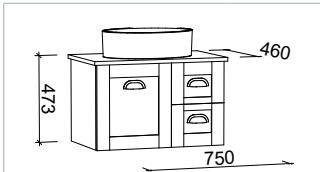

Vanities

Diadem - Wall Hung

750mm

Cabinet with Alpha Top	I/N: 0651809
Cabinet with SilkSurface Top & Basin	I/N: 0651765
Cabinet Only	I/N: 0651864