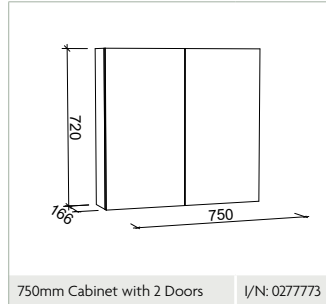

600mm

750mm

900mm

1,200mm

1,500mm

1,800mm

Side View

Tiara Shaver