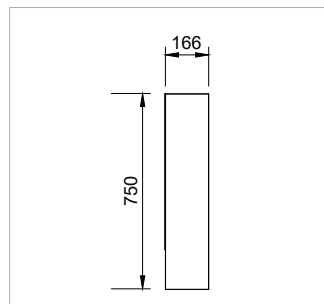

1,800mm Cabinet with 4 Doors I/N: 0651488

Side View