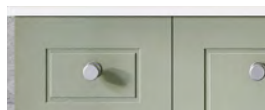

1,800mm Single

Cabinet with SilkSurface Top & Basin	I/N: 0651485
Cabinet Only	I/N: 0651502

1,800mm Double

Cabinet with SilkSurface Top & Basin	I/N: 0651870
Cabinet Only	I/N: 0651848

Classic
Order with Classic Front