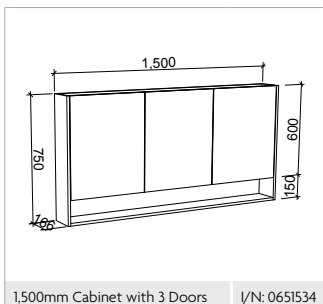

1,800mm Cabinet with 4 Doors I/N: 0651488

1,500mm

1,500mm Cabinet with 3 Doors I/N: 0651534