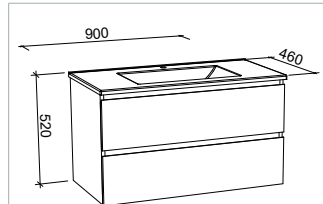

900mm

Cabinet with Alpha Top	I/N: 0278081
Cabinet with Regal Top	I/N: 0277958
Cabinet with SilkSurface Top & Basin	I/N: 0278127
Cabinet Only	I/N: 0277819