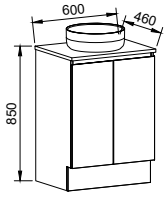

Vanities

King - Floor Standing

600mm

Cabinet with Alpha Top	I/N: 0278106
Cabinet with Regal Top	I/N: 0278027
Cabinet with SilkSurface Top & Basin	I/N: 0278151
Cabinet Only	I/N: 0277899

750mm