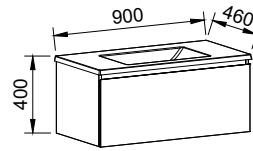

900mm

Cabinet with Alpha Top	I/N: 0278067
Cabinet with Regal Top	I/N: 0277927
Cabinet with SilkSurface Top & Basin	I/N: 0278115
Cabinet Only	I/N: 0277794