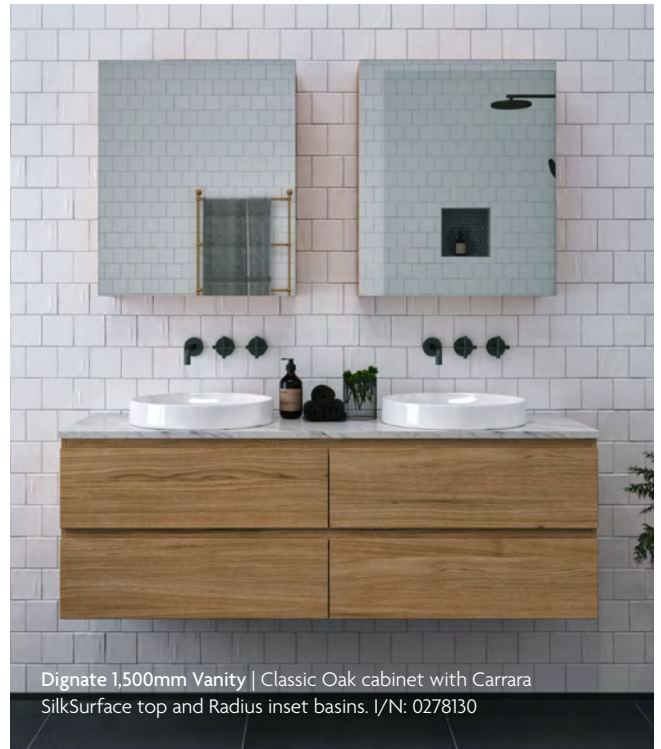

A Diadem 750mm Vanity | Single bowl wall hung painted Victoria style vanity cabinet with Alpha top. I/N: 0651809
Refer to www.newenglandjoinery.com.au for all cabinet sizes and configurations.

Dignate

Maintaining its captivating wall hung design, Dignate boasts a versatile multi-drawer layout, available in all sizes. Its enduring and functional design seamlessly fits into both ensuite and main bathrooms, expanding to a four-drawer configuration in sizes over 1,200mm.

Tip: Fingerpull offers a sleek, modern look without competing with your tapware.

Dignate 1,200mm Vanity | White Satin cabinet with Alpha top, I/N: 0278084

Dignate 1,500mm Vanity | Classic Oak cabinet with Carrara SilkSurface top and Radius inset basins. I/N: 0278130