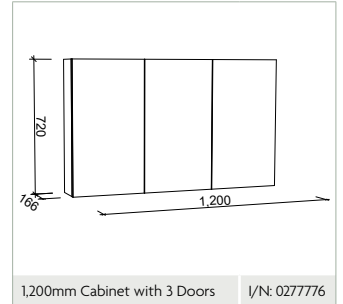

600mm

750mm

900mm

1,200mm

1,500mm

1,800mm

Side View

Tiara Shaver