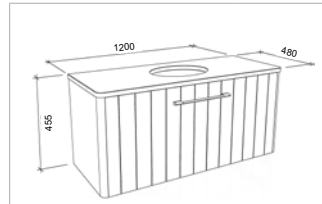

Noble - Wall Hung

750mm

Cabinet with SilkSurface Top & Basin	I/N: 0651586
Cabinet Only	I/N: 0651611

900mm

Cabinet with SilkSurface Top & Basin	I/N: 0651555
Cabinet Only	I/N: 0651570

1,200mm

Cabinet with SilkSurface Top & Basin	I/N: 0651706
Cabinet Only	I/N: 0651771