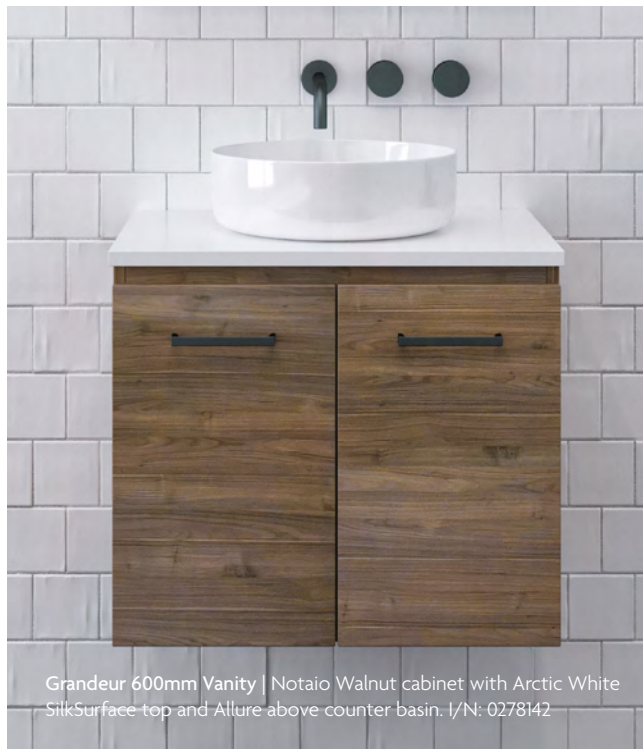

Grandeur 600mm Vanity | Notaiio Walnut cabinet with Arctic White SilkSurface top and Allure above counter basin. I/N: 0278142

Features Include

- Classic combination of drawers and doors
- Wall hung vanity
- White cabinet interior
- Full extension drawer runners with integrated soft-close
- Practical deep drawers for ample storage
- Pair with any top, basin and handle combination, size depending