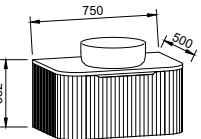

1,800mm Single

Cabinet with SilkSurface Top & Basin I/N: 0651811
Cabinet Only I/N: 0651745

1,800mm Double

Cabinet with SilkSurface Top & Basin I/N: 0651720
Cabinet Only I/N: 0651674

Throne - Wall Hung

750mm