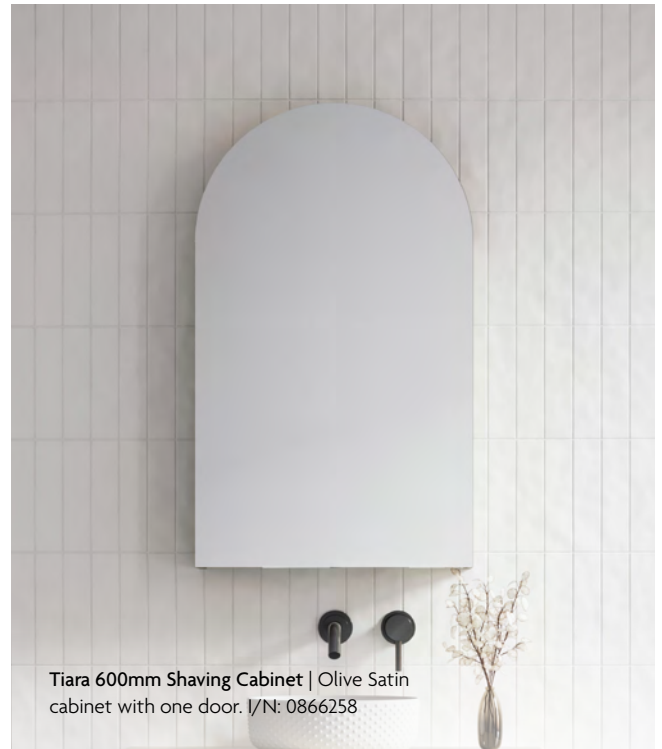

Tiara Shaver

Bring elegance and function together with the Tiara shaving cabinet. Its curved top adds a gentle design touch, while customisable finishes let you tailor the look to suit your style. With smart internal storage, everything stays tidy and within easy reach.

Tip: The curved mirror is a simple way to soften your bathroom design.

Tiara 600mm Shaving Cabinet | Olive Satin cabinet with one door. I/N: 0866258