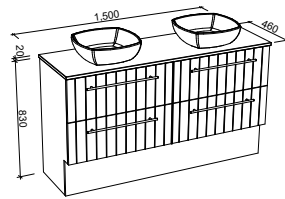

Cabinet with SilkSurface Top & Basin I/N: 0651782
Cabinet Only I/N: 0651690

1,800mm Single