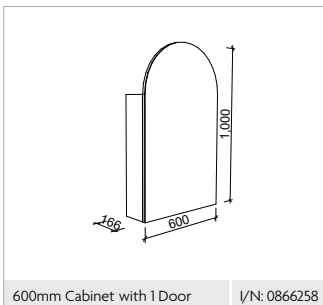

600mm

750mm

900mm

1,200mm

1,500mm

1,800mm

Side View

Tiara Shaver

400mm

Side View

600mm - Single Door

600mm - Double Door

Side View

Mirrors

Empira

400mm x 1,000mm