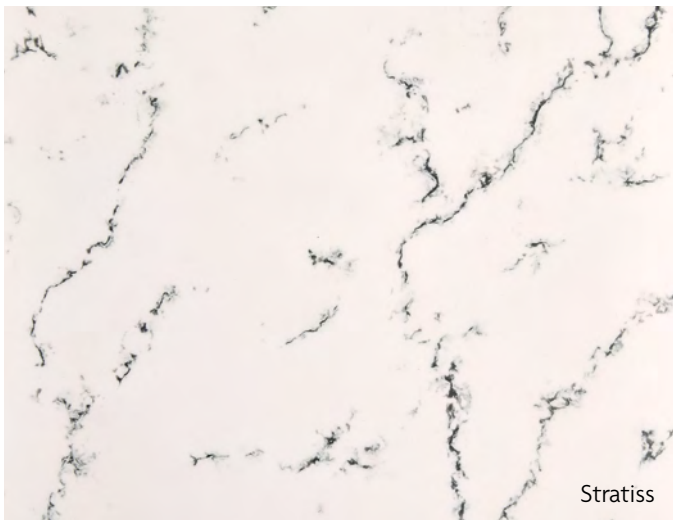

Blanca Granite