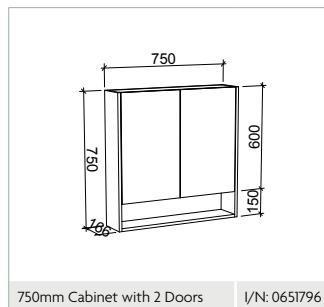

600mm Cabinet with 2 Doors I/N: 0651550

900mm Cabinet with 2 Doors I/N: 0651846

750mm

750mm Cabinet with 2 Doors I/N: 0651796