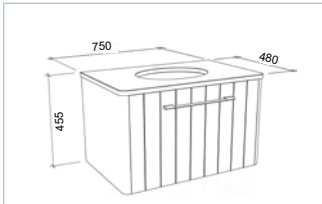

Noble - Wall Hung

750mm

Cabinet with SilkSurface Top & Basin	I/N: 0651586
Cabinet Only	I/N: 0651611

900mm

Cabinet with SilkSurface Top & Basin	I/N: 0651555
Cabinet Only	I/N: 0651570

1,200mm

Cabinet with SilkSurface Top & Basin	I/N: 0651706
Cabinet Only	I/N: 0651771