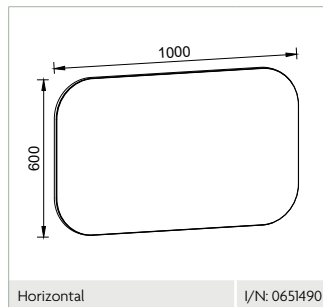

600mm

750mm

900mm

1,200mm

1,500mm

1,800mm

Side View

Tiara Shaver

400mm x 1,500mm

600mm x 1,000mm

1,000mm x 400mm

1,500mm x 400mm

1,000mm x 600mm

Tiara

400mm

600mm