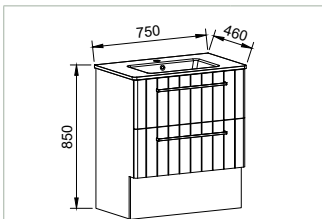

Regalia - Floor Standing

750mm

Cabinet with Zodiac Top	I/N: 0651573
Cabinet Only	I/N: 0651879