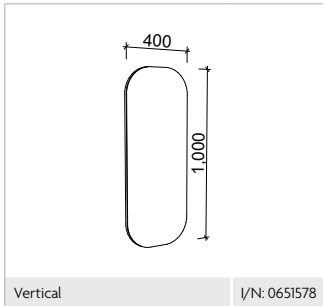

600mm

750mm

900mm

1,200mm

1,500mm

1,800mm

Side View

Tiara Shaver

400mm

Side View

600mm - Single Door

600mm - Double Door

Side View

Mirrors

Empira

400mm x 1,000mm

400mm x 1,500mm

600mm x 1,000mm

1,000mm x 400mm

1,500mm x 400mm

1,000mm x 600mm

Tiara

400mm

600mm