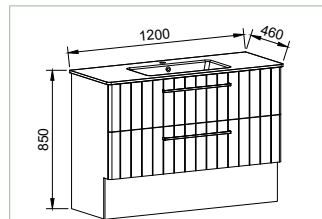

1,200mm

Cabinet with Zodiac Top	I/N: 0651559
Cabinet Only	I/N: 0651844

Note: SilkSurface Tops and Cabinet Only vanities are available in custom sizes. When ordering a custom size vanity, please use the next largest vanity item number.