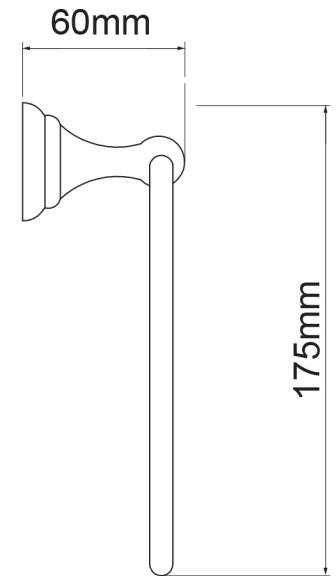

Mondella

MAESTRO
CLASSIC STYLE

MAESTRO
MATTE BLACK
TOWEL RING
Metal construction

Item Number: 0125170
MON0701

10
YEAR
WARRANTY*

MON0701-FLV1
23/09/19

* refer to www.mondella.com.au for full warranty details

All dimensions in millimetres (mm) and subject to manufacturing tolerances.