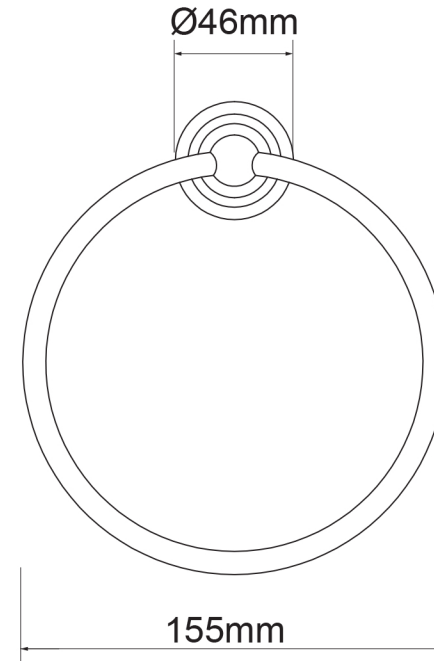

Mondella

MAESTRO
CLASSIC STYLE

MAESTRO
MATTE BLACK
TOWEL RING
Metal construction

Item Number: 0125170
MON0701

10
YEAR
WARRANTY*

MON0701-FLV1
23/09/19

* refer to www.mondella.com.au for full warranty details

All dimensions in millimetres (mm) and subject to manufacturing tolerances.