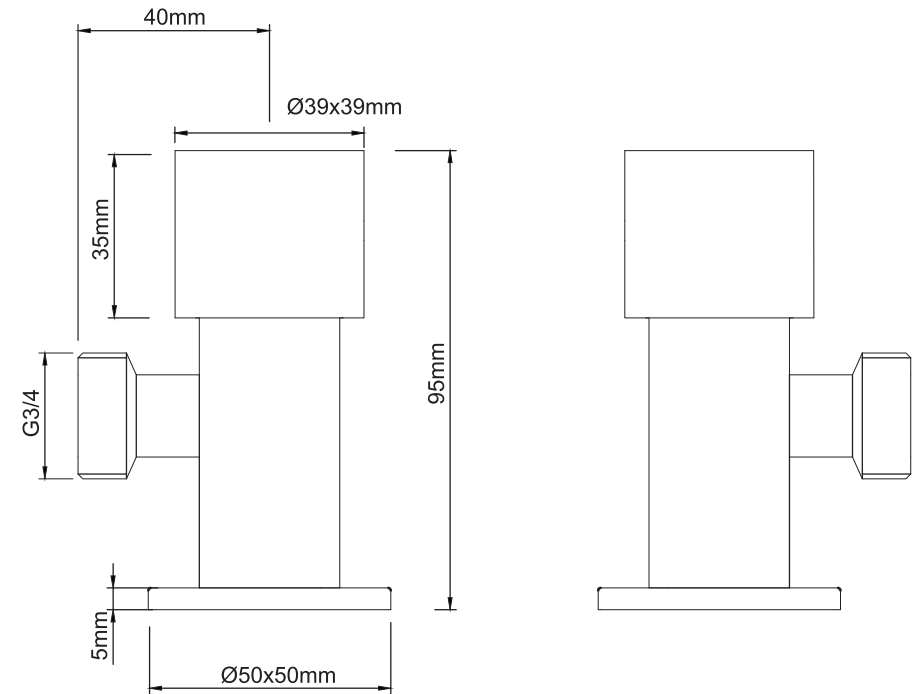

Mondella

ROCOCO
SQUARE FLAIR

ROCOCO

MATTE BLACK

WASHING
MACHINE SET

Fitted with 1/4 turn ceramic disc valves

A distinctive bold design blending
practicality and style

Manufactured to Australian Standards
AS/NZS3718, WM70050 DR
ApprovalMark

Item Number: 0134832
MON0771

AS/NZS3718
WM70050 DR
ApprovalMark

10
YEAR
WARRANTY*

MON0771-FLV1
28/07/20

* refer to www.mondella.com.au for full warranty details

All dimensions in millimetres (mm) and subject to manufacturing tolerances.