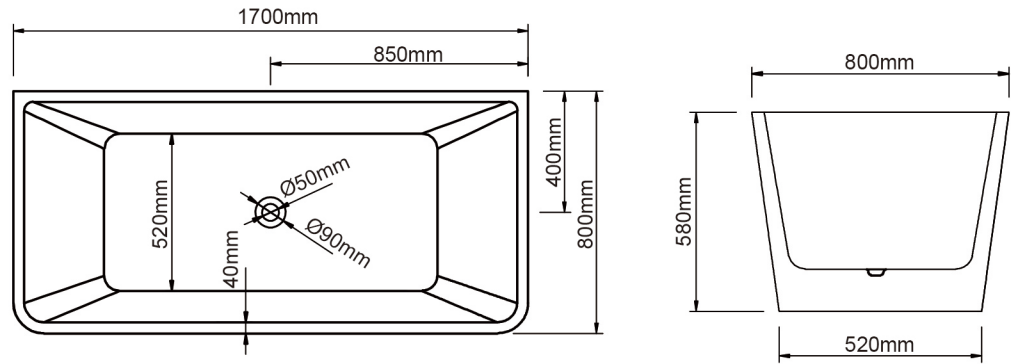

Mondella

CONCERTO
SLEEK EDGE

CONCERTO ACRYLIC FREE STANDING BATHTUB

- 1700mm L x 800mm W x 580mm H.
- Free Standing Design.
- Suits 40mm Waste (Not Included).

Item Number: 4822233
MON0554

10 YEAR WARRANTY*

4822233-FLV1
01/11/18

* refer to www.mondella.com.au for full warranty details

All dimensions in millimetres (mm) and subject to manufacturing tolerances.