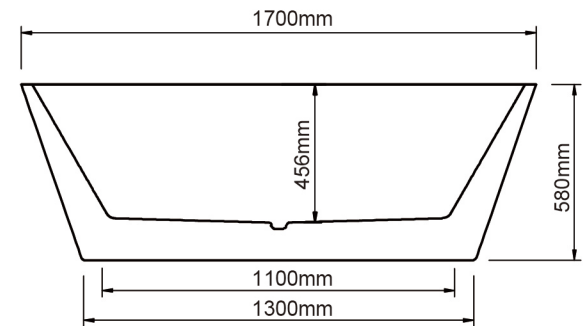

Mondella

CONCERTO
SLEEK EDGE

CONCERTO ACRYLIC FREE STANDING BATHTUB

- 1700mm L x 800mm W x 580mm H.
- Free Standing Design.
- Suits 40mm Waste (Not Included).

Item Number: 4822233
MON0554

10 YEAR WARRANTY*

4822233-FLV1
01/11/18

* refer to www.mondella.com.au for full warranty details

All dimensions in millimetres (mm) and subject to manufacturing tolerances.