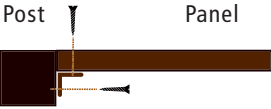

DECORATIVE SCREENS

Fitting to posts - screening

Front fixing

Rear fixing

Fix to posts using suitable screws and easy screen brackets (available in the aisle with easy screen products) or direct to post just using screws.

Use ProtectorAl™ Decorative Screen Post with multi-directional post slots for easy fitting (black only)

Fitting to walls - decorative

Use Stand off mounts to fix to walls.