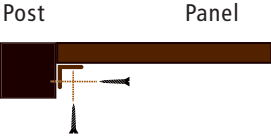

DECORATIVE SCREENS

Fitting to posts - screening

Front fixing

Rear fixing

Fix to posts using suitable screws and easy screen brackets (available in the aisle with easy screen products) or direct to post just using screws.

Use ProtectorAl™ Decorative Screen Post with multi-directional post slots for easy fitting (black only)

Fitting to walls - decorative

Use Stand off mounts to fix to walls.