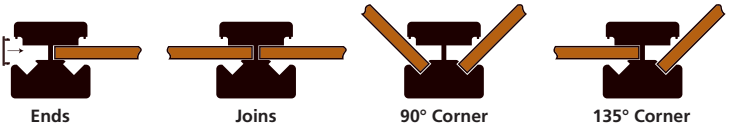

DECORATIVE SCREENS

Fitting to posts - screening

Front fixing

Rear fixing

Fix to posts using suitable screws and easy screen brackets (available in the aisle with easy screen products) or direct to post just using screws.

Use ProtectorAl™ Decorative Screen Post with multi-directional post slots for easy fitting (black only)

Fitting to walls - decorative

Use Stand off mounts to fix to walls.