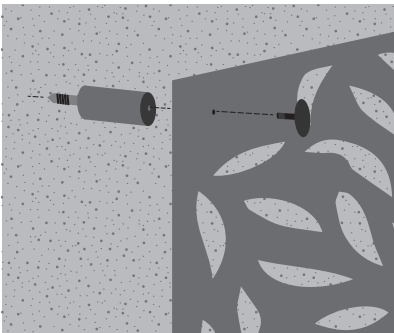

DECORATIVE SCREENS

Fitting to posts - screening

Front fixing

Rear fixing

Fix to posts using suitable screws and easy screen brackets (available in the aisle with easy screen products) or direct to post just using screws.

Use ProtectorAl™ Decorative Screen Post with multi-directional post slots for easy fitting (black only)

Fitting to walls - decorative

Use Stand off mounts to fix to walls.