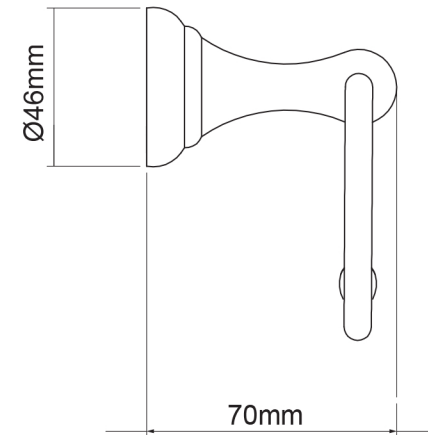

### MATTE BLACK TOILET ROLL HOLDER

Metal construction

Item Number: 0125168  
MON0699

# 10 YEAR WARRANTY\*

MON0699-FLV1  
23/09/19

\* refer to [www.mondella.com.au](http://www.mondella.com.au) for full warranty details

All dimensions in millimetres (mm) and subject to manufacturing tolerances.