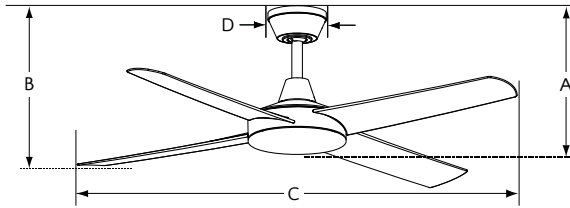

LED Light Kit

Power: 18 W (Dimmable)

Colour Temperature(s):

3000K / 4000K / 6000K

Lumens (lm): 1,510 / 1,718 / 1,642

Wall Control

INCLUDED

3 Fan Speeds
Rotary Knob & Capacitor included
Fan Reversing available from motor
Fits most standard wall plates (not included)

Remote Control

RC1

3 Fan Speeds
Light On/Off
Light Dimming

DIMENSIONS	
A	34 CM
B	32 CM
C	132 CM
D	15 CM