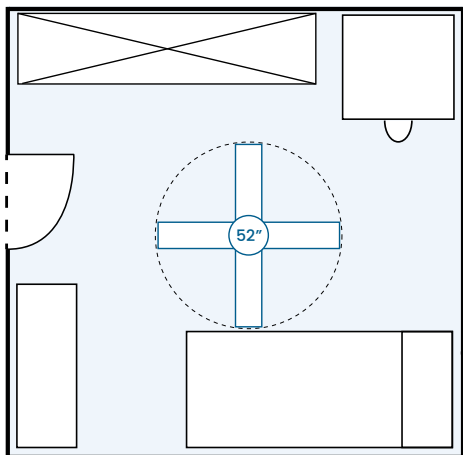

MEDIUM SPACES

For medium spaces (standard bedrooms, living areas, dining areas, etc.) that are between **3m x 3m** and **4m x 4m**, consider ceiling fans between 48" and 56" in size, depending on the exact size of your room. The average bedroom size in an Australian home is around 3.2m by 3.0m, in which space we would recommend a 52" ceiling fan.

The average **Master Bedroom** in an Australian home is 4m x 3.8m and blurs the line between medium and large spaces. This would allow for ceiling fans up to 60" in diameter, although a 52" ceiling fan positioned directly over the bed would still provide the necessary cooling while you sleep.

The average **Living Room** in an Australian home is 4.2m x 3.4m and suits models between 52" and 56" in diameter.