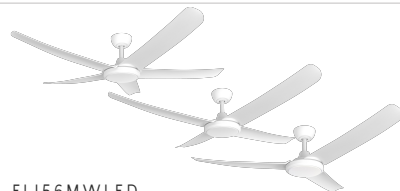

FLJ56MWLED
56" (142cm) FlatJET DC, Matte White with 24W LED Light