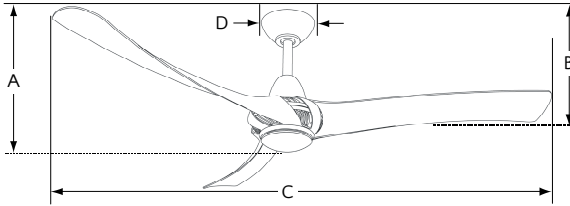

3 Fan Speeds
Rotary Knob & Capacitor included
Fan Reversing available from motor
Fits most standard wall plates (not included)

Remote Control

RC1

3 Fan Speeds
Light On/Off
Light Dimming

DIMENSIONS	
A	33 CM
B	30 CM
C	132 CM
D	15 CM