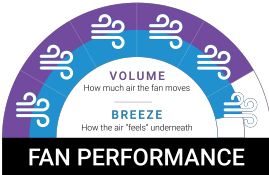

SPECIFICATIONS				
SPEED	RPMS	AIRFLOW	WATTS	EFFICIENCY
1	86	5,530 CMH	5 W	1,106 CMH/W
2	107	8,211 CMH	8 W	1,026 CMH/W
3	129	10,744 CMH	12 W	895 CMH/W
4	149	12,260 CMH	18 W	681 CMH/W
5	170	14,348 CMH	30 W	478 CMH/W
6	193	16,184 CMH	39 W	415 CMH/W

DOWNRODS	NON-LIGHT	WITH LIGHT
36 inch (90 cm) Downrod in Black	DR3-36BL	DR3L-36BL
36 inch (90 cm) Downrod in Matte White	DR3-36MW	DR3L-36MW
72 inch (180 cm) Downrod in Black	DR3-72BL	DR3L-72BL
72 inch (180 cm) Downrod in Matte White	DR3-72MW	DR3L-72MW

ACCESSORIES	BLACK	MATTE WHITE	OIL-RUBBED BRONZE
45° Sloped Ceiling Kit	SC45-BL	SC45-MW	SC45-OB