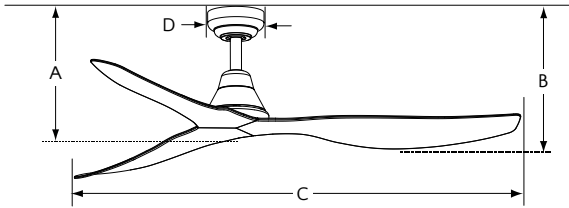

DIMENSIONS	
A	30 CM
B	30 CM
C	132 CM
D	15 CM