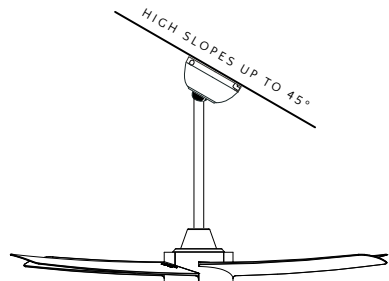

MODEL	STANDARD INSTALL ANGLES
Ambience DC	UP TO 12°
Arumi AC	UP TO 15°
Aspire AC	UP TO 30°
Delta DC	UP TO 12°
FlatJET DC	UP TO 12°
Kirra DC	UP TO 12°
Simplicity DC	UP TO 9°
Spitfire AC	UP TO 13°
Spitfire DC	UP TO 12°
Trinity DC	UP TO 12°
Tropicana DC	UP TO 12°

DESCRIPTION	SKU
45° Sloped Ceiling Kit, Black	SC45 - BL
45° Sloped Ceiling Kit, Matte White	SC45 - MW
45° Sloped Ceiling Kit, Oil-rubbed Bronze	SC45 - OB