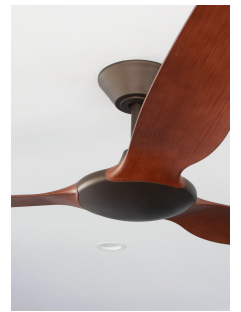

Make a statement in your space by adding a bold contrast to your interior colour scheme.

Since most interiors are typically painted with neutral colours such as whites and creams, darker finished ceiling fans such as black and bronze provide a stark and bold contrast that will draw the eye.

By matching the finish of the motor to permanent fixtures in the space (e.g. taps, hardware, door knobs, large furniture), black and bronze motor finishes lend themselves well to timber grain finishes on the ceiling fan blades to match timber aesthetics found in today's interior styling trends.

Statement

CONTRAST
& ADD
VARIETY