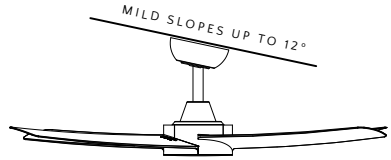

Consider your ceiling slope or angle as this will affect which models will suit.

Most of our ceiling fan's support sloped or raked ceilings up to a certain angle. For high sloped ceilings above the standard installation angles, the SC45 Sloped Ceiling Kits are available and support both AC and DC ceiling fans with 26mm diameter downrods.