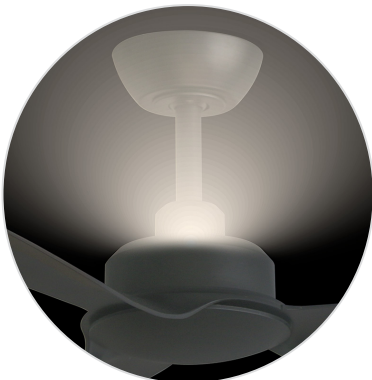

Uplight Motors

FEATURE AVAILABLE ON SELECTED MODELS

BUILT-IN 8W UPLIGHT

Power: 8 W

Dimmable: Yes

Colour Temperature(s): 3000K

Lumens (lm): 744