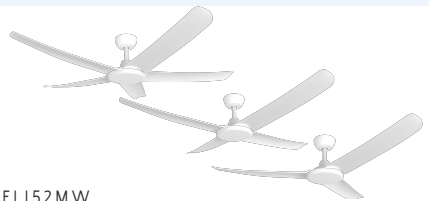

MOTOR TECHNOLOGY

INCH BLADE SPAN

RPM'S ON HIGH

WATTS ON HIGH

REMOTE INCLUDED

LED LIGHT ADAPTABLE

FLJ52BK
52" (132cm) FlatJET DC, Black

FLJ52MW
52" (132cm) FlatJET DC, Matte White