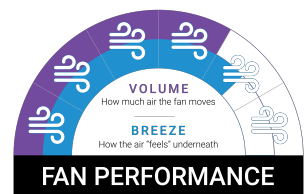

Ceiling Fan Performance

The Fan Performance Indicator is designed to help you understand the type of breeze you can expect under the fan, along with the total airflow volume.

AIRFLOW – VOLUME (PURPLE)

The Airflow Volume rating (purple bar) takes the ceiling fan's Cubic Metre per Hour (CM/H) measurement to provide an indication of how much airflow the fan moves in a space.

AIRFLOW – BREEZE (BLUE)

The Airflow Breeze rating (blue bar) goes from Gentle to Fast. The higher the Breeze rating, the stronger the windchill and cooling will be directly below the ceiling fan.

Using the Volume and Breeze ratings together helps paint a clearer picture of the overall performance provided by the ceiling fan.

High Volume / Low Breeze: Moves large volumes of air at a lower velocity, ideal for circulating air over large spaces without excessive windchill. Recommended for large indoor spaces or bedrooms where gentle air circulation is desired.

Low Volume / High Breeze: Moves less overall air, but at high velocity directly below the fan, providing strong windchill and cooling. Ideal for small to medium sized spaces where strong airflow is desired.

High Volume / High Breeze: A mix of widespread air circulation and powerful airflow, making it ideal for hot and humid climates, outdoor spaces, and those seeking maximum windchill.