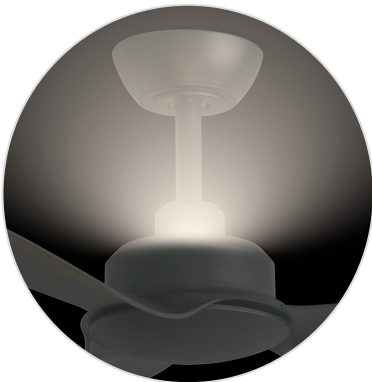

Uplight Motors

FEATURE AVAILABLE ON SELECTED MODELS

BUILT-IN 8W UPLIGHT

Power: 8 W

Dimmable: Yes

Colour Temperature(s): 3000K

Lumens (lm): 744