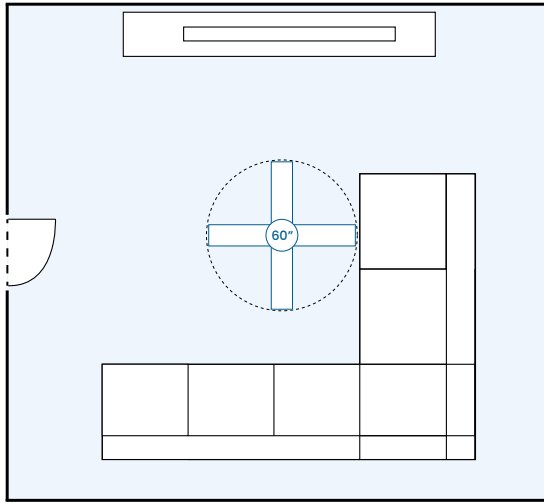

LARGE SPACES

For large spaces (large master bedrooms, large living areas, etc.) that are over **4.0m x 4.0m**, consider ceiling fans that are over 56" in size. An average master bedroom in Australia is 4.2m x 3.9m, which would suit a 56" blade span ceiling fan. For very large spaces, it is often more effective to install multiple smaller ceiling fans located over specific gathering points (couch, dining table, etc.) as opposed to one large ceiling fan.

A very large **master bedroom** (e.g. 5m x 4.2m) may suit a ceiling fan up to 70" in diameter for people that enjoy a gentle, quiet ceiling fan while they sleep.

OUTDOOR SPACES

Outdoor spaces are a little different to indoor areas since they typically lack four walls to help feed airflow back to the fan and improve air circulation. Therefore, it is often beneficial to use a smaller, higher-velocity ceiling fan positioned directly over key gathering points (e.g. seating areas) or cooking areas.

A large **Living Room** that is **5.5m x 5m** would suit models 56" and larger in size, although a 56" model would need to be well-positioned and would only provide localised cooling (e.g. over a couch).

Depending on the type of cooling you are looking for, a larger ceiling fan may suit the space better but factor in the type of airflow and cooling you would prefer.

So for outdoor applications of ceiling fans, the velocity and the CM/H of the fan is very important as the air provided will be forced down and simply be lost in the outdoor environment.