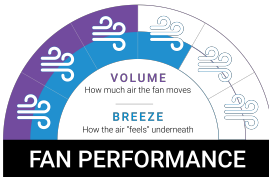

SPECIFICATIONS				
SPEED	RPMS	AIRFLOW	WATTS	EFFICIENCY
1	97	3,908 CMH	5 W	782 CMH/W
2	118	4,621 CMH	6 W	770 CMH/W
3	149	5,505 CMH	7 W	786 CMH/W
4	161	6,252 CMH	9 W	695 CMH/W
5	191	7,323 CMH	12 W	610 CMH/W
6	209	7,849 CMH	15 W	523 CMH/W

DOWNRODS	NON-LIGHT	WITH LIGHT
36 inch (90 cm) Downrod in Black	DR3-36BL	DR3L-36BL
36 inch (90 cm) Downrod in Matte White	DR3-36MW	DR3L-36MW
72 inch (180 cm) Downrod in Black	DR3-72BL	DR3L-72BL
72 inch (180 cm) Downrod in Matte White	DR3-72MW	DR3L-72MW

ACCESSORIES	BLACK	MATTE WHITE	OIL-RUBBED BRONZE
45° Sloped Ceiling Kit	SC45-BL	SC45-MW	SC45-OB