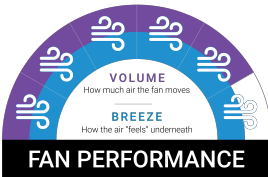

3 Fan Speeds
Rotary Knob & Capacitor included
Fan Reversing available from motor
Fits most standard wall plates (not included)

Remote Control

RC1

3 Fan Speeds
Light On/Off
Light Dimming

DIMENSIONS	
A	33 CM
B	30 CM
C	132 CM
D	15 CM