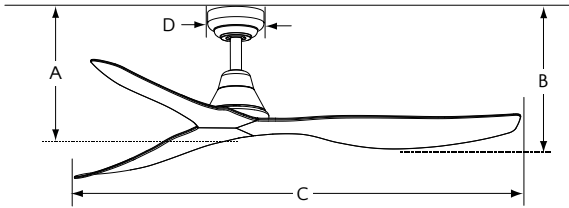

DIMENSIONS	
A	30 CM
B	30 CM
C	114 CM
D	15 CM