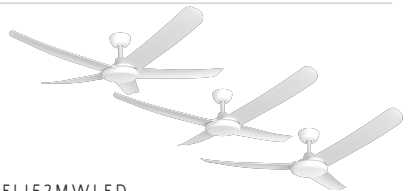

FLJ52MWLED
52" (132cm) FlatJET DC, Matte White
with 24W LED Light