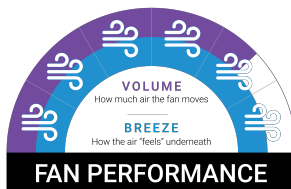

Ceiling Fan Performance

The Fan Performance Indicator is designed to help you understand the type of breeze you can expect under the fan, along with the total airflow volume.

AIRFLOW – VOLUME (PURPLE)

The Airflow Volume rating (purple bar) takes the ceiling fan's Cubic Metre per Hour (CM/H) measurement to provide an indication of how much airflow the fan moves in a space.

AIRFLOW – BREEZE (BLUE)

The Airflow Breeze rating (blue bar) goes from Gentle to Fast. The higher the Breeze rating, the stronger the windchill and cooling will be directly below the ceiling fan.

Using the Volume and Breeze ratings together helps paint a clearer picture of the overall performance provided by the ceiling fan.

High Volume / Low Breeze: Moves large volumes of air at a lower velocity, ideal for circulating air over large spaces without excessive windchill. Recommended for large indoor spaces or bedrooms where gentle air circulation is desired.

Low Volume / High Breeze: Moves less overall air, but at high velocity directly below the fan, providing strong windchill and cooling. Ideal for small to medium sized spaces where strong airflow is desired.

High Volume / High Breeze: A mix of widespread air circulation and powerful airflow, making it ideal for hot and humid climates, outdoor spaces, and those seeking maximum windchill.