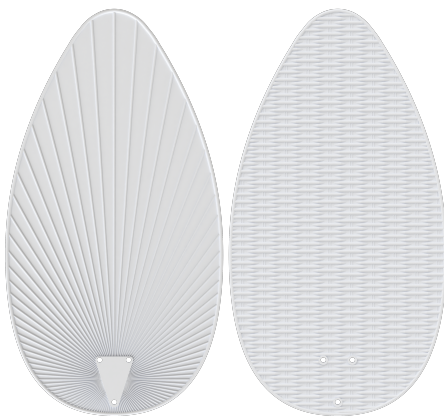

BLADES ARE REVERSIBLE ON ALL MODELS

PALM OR BAMBOO

DC Wall Controller with a Companion Handset

Experience the perfect blend of reliability and convenience with our DC Wall Control. This innovative solution pairs the dependability of a fixed wall control with the flexibility of a feature-rich remote control handset.