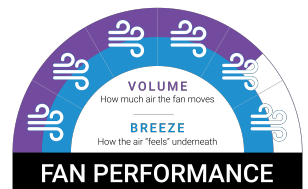

52 INCH SPITFIRE DC
- P.18