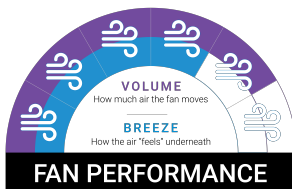

Ceiling Fan Performance

The Fan Performance Indicator is designed to help you understand the type of breeze you can expect under the fan, along with the total airflow volume.

AIRFLOW – VOLUME (PURPLE)

The Airflow Volume rating (purple bar) takes the ceiling fan's Cubic Metre per Hour (CM/H) measurement to provide an indication of how much airflow the fan moves in a space.

AIRFLOW – BREEZE (BLUE)

The Airflow Breeze rating (blue bar) goes from Gentle to Fast. The higher the Breeze rating, the stronger the windchill and cooling will be directly below the ceiling fan.

Using the Volume and Breeze ratings together helps paint a clearer picture of the overall performance provided by the ceiling fan.

High Volume / Low Breeze: Moves large volumes of air at a lower velocity, ideal for circulating air over large spaces without excessive windchill. Recommended for large indoor spaces or bedrooms where gentle air circulation is desired.

Low Volume / High Breeze: Moves less overall air, but at high velocity directly below the fan, providing strong windchill and cooling. Ideal for small to medium sized spaces where strong airflow is desired.

High Volume / High Breeze: A mix of widespread air circulation and powerful airflow, making it ideal for hot and humid climates, outdoor spaces, and those seeking maximum windchill.