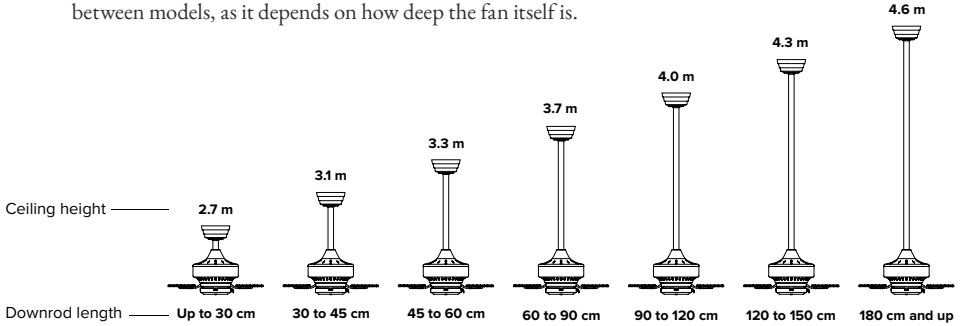

Your ceiling fan's blades must always be at least 2.1m from the floor to meet safety regulations.

In terms of buying a downrod accessory for your ceiling fan, all our downrods are available in either 90cm or 180cm lengths and these **can be cut to custom lengths by your installing electrician**. The exact recommended downrod length for each ceiling height will vary slightly between models, as it depends on how deep the fan itself is.