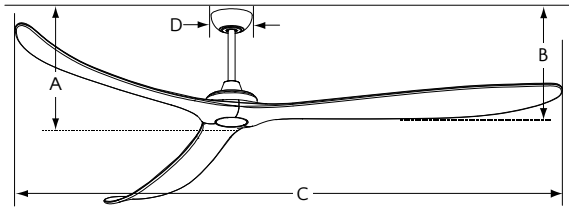

3000K / 4200K / 6000K

Lumens (lm): 985 / 1,150 / 1,050

AS17 LED
17W LED Light

Remote Control

INCLUDED

- 6 Fan Speeds
- Light On/Off & Dimming
- Fan Reversing
- Fan Off Timers
- Natural Breeze Mode

DIMENSIONS	
A	48 CM
B	49 CM
C	254 CM
D	15 CM