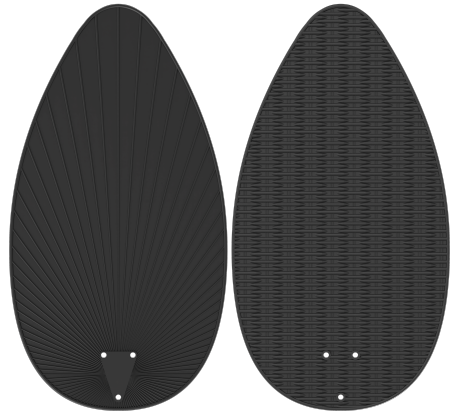

BLADES ARE REVERSIBLE ON ALL MODELS

PALM OR BAMBOO

TRO56MWMW

TRO56MWMW

TRO56MWMWLED

TRO56MWMWLED

ORDER CODE	MOTOR	BLADES	LED LIGHT
TRO56MWMW	MATTE WHITE	MATTE WHITE	-
TRO56MWMWLED	MATTE WHITE	MATTE WHITE	24W LED
TRO56UPMWMW	MATTE WHITE WITH UPLIGHT	MATTE WHITE	-
TRO56UPMWMWLED	MATTE WHITE WITH UPLIGHT	MATTE WHITE	24W LED