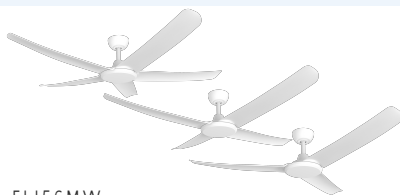

FLJ56MW
56" (142cm) FlatJET DC, Matte White