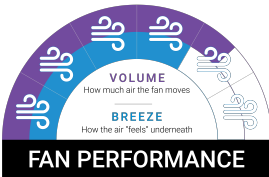

3 Fan Speeds

Light On/Off

Light Dimming

DIMENSIONS	
A	31 CM
B	31 CM
C	152 CM
D	18 CM

SPECIFICATIONS				
SPEED	RPMS	AIRFLOW	WATTS	EFFICIENCY
1	44	5,944 CMH	14 W	425 CMH/W
2	100	9,767 CMH	38 W	257 CMH/W
3	166	13,972 CMH	80 W	175 CMH/W