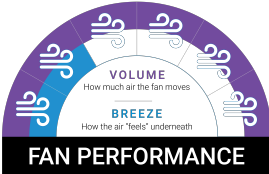

3000K / 4200K / 6000K

Lumens (lm): 985 / 1,150 / 1,050

AS17 LED
17W LED Light

Remote Control

INCLUDED

- 6 Fan Speeds
- Light On/Off & Dimming
- Fan Reversing
- Fan Off Timers
- Natural Breeze Mode

DIMENSIONS	
A	48 CM
B	49 CM
C	254 CM
D	15 CM