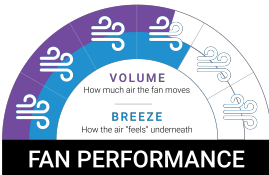

SPECIFICATIONS				
SPEED	RPMS	AIRFLOW	WATTS	EFFICIENCY
1	55	3,300 CMH	7 W	417 CMH/W
2	110	7,500 CMH	22 W	281 CMH/W
3	190	11,200 CMH	58 W	165 CMH/W

DOWNRODS	90 CM (36IN)	180 CM (72IN)
Downrod in Black, suits AC fans	DR1-36BL	DR1-72BL
Downrod in Matte White, suits AC fans	DR1-36MW	DR1-72MW

ACCESSORIES	BLACK	MATTE WHITE	OIL-RUBBED BRONZE
45° Sloped Ceiling Kit	SC45-BL	SC45-MW	SC45-OB