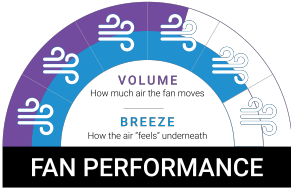

60 INCH SPITFIRE
DC - P.22