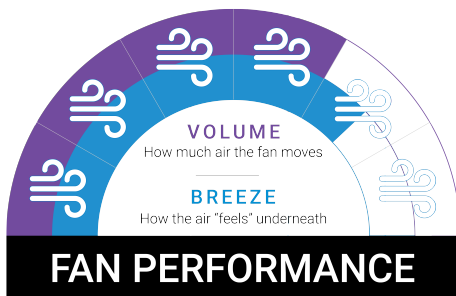

Ceiling Fan Performance

The Fan Performance Indicator is designed to help you understand the type of breeze you can expect under the fan, along with the total airflow volume.

AIRFLOW – VOLUME (PURPLE)

The Airflow Volume rating (purple bar) takes the ceiling fan's Cubic Metre per Hour (CM/H) measurement to provide an indication of how much airflow the fan moves in a space.

AIRFLOW – BREEZE (BLUE)

The Airflow Breeze rating (blue bar) goes from Gentle to Fast. The higher the Breeze rating, the stronger the windchill and cooling will be directly below the ceiling fan.

Using the Volume and Breeze ratings together helps paint a clearer picture of the overall performance provided by the ceiling fan.

High Volume / Low Breeze: Moves large volumes of air at a lower velocity, ideal for circulating air over large spaces without excessive windchill. Recommended for large indoor spaces or bedrooms where gentle air circulation is desired.

Low Volume / High Breeze: Moves less overall air, but at high velocity directly below the fan, providing strong windchill and cooling. Ideal for small to medium sized spaces where strong airflow is desired.

High Volume / High Breeze: A mix of widespread air circulation and powerful airflow, making it ideal for hot and humid climates, outdoor spaces, and those seeking maximum windchill.