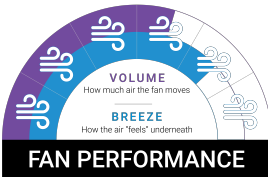

SPECIFICATIONS				
SPEED	RPMS	AIRFLOW	WATTS	EFFICIENCY
1	85	5,777 CMH	4 W	1,444 CMH/W
2	105	6,966 CMH	6 W	1,161 CMH/W
3	124	8,274 CMH	10 W	827 CMH/W
4	146	9,056 CMH	15 W	604 CMH/W
5	166	10,755 CMH	22 W	489 CMH/W
6	184	11,842 CMH	31 W	382 CMH/W

DOWNRODS	NON-LIGHT	WITH LIGHT
36 inch (90 cm) Downrod in Black	DR3-36BL	DR3L-36BL
36 inch (90 cm) Downrod in Matte White	DR3-36MW	DR3L-36MW
72 inch (180 cm) Downrod in Black	DR3-72BL	DR3L-72BL
72 inch (180 cm) Downrod in Matte White	DR3-72MW	DR3L-72MW

ACCESSORIES	BLACK	MATTE WHITE	OIL-RUBBED BRONZE
45° Sloped Ceiling Kit	SC45-BL	SC45-MW	SC45-OB