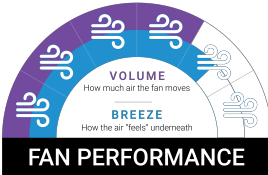

SPECIFICATIONS				
SPEED	RPMS	AIRFLOW	WATTS	EFFICIENCY
1	91	5,302 CMH	6 W	884 CMH/W
2	114	6,948 CMH	8 W	869 CMH/W
3	131	8,650 CMH	11 W	786 CMH/W
4	145	9,864 CMH	19 W	519 CMH/W
5	165	10,856 CMH	24 W	452 CMH/W
6	185	12,262 CMH	35 W	350 CMH/W

DOWNRODS	NON-LIGHT	WITH LIGHT
36 inch (90 cm) Downrod in Black		DR3L-36BL
36 inch (90 cm) Downrod in Matte White		DR3L-36MW
72 inch (180 cm) Downrod in Black		DR3L-72BL
72 inch (180 cm) Downrod in Matte White		DR3L-72MW

ACCESSORIES	BLACK	MATTE WHITE	OIL-RUBBED BRONZE
45° Sloped Ceiling Kit	SC45-BL	SC45-MW	SC45-OB