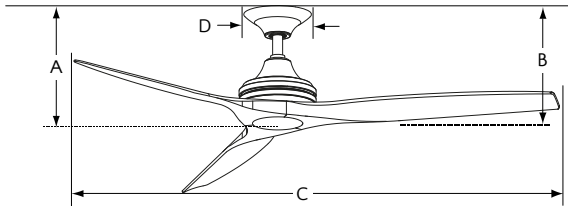

3 Fan Speeds

Light On/Off

Light Dimming

DIMENSIONS	
A	31 CM
B	31 CM
C	152 CM
D	18 CM

SPECIFICATIONS				
SPEED	RPMS	AIRFLOW	WATTS	EFFICIENCY
1	44	5,944 CMH	14 W	425 CMH/W
2	100	9,767 CMH	38 W	257 CMH/W
3	166	13,972 CMH	80 W	175 CMH/W