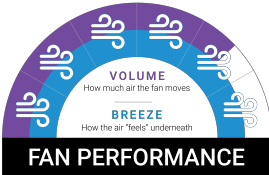

SPECIFICATIONS				
SPEED	RPMS	AIRFLOW	WATTS	EFFICIENCY
1	101	5,479 CMH	6 W	913 CMH/W
2	136	7,732 CMH	10 W	773 CMH/W
3	177	10,350 CMH	18 W	575 CMH/W
4	198	11,325 CMH	22 W	515 CMH/W
5	223	12,604 CMH	30 W	420 CMH/W
6	240	13,700 CMH	40 W	343 CMH/W

DOWNRODS	NON-LIGHT	WITH LIGHT
36 inch (90 cm) Downrod in Black	DR3-36BL	DR3L-36BL
36 inch (90 cm) Downrod in Matte White	DR3-36MW	DR3L-36MW
36 inch (90 cm) Downrod in Oil-rubbed Bronze	DR3-36OB	DR3L-36OB
72 inch (180 cm) Downrod in Black	DR3-72BL	DR3L-72BL
72 inch (180 cm) Downrod in Matte White	DR3-72MW	DR3L-72MW
72 inch (180 cm) Downrod in Oil-rubbed Bronze	DR3-72OB	DR3L-72OB

ACCESSORIES	BLACK	MATTE WHITE	OIL-RUBBED BRONZE
45° Sloped Ceiling Kit	SC45-BL	SC45-MW	SC45-OB