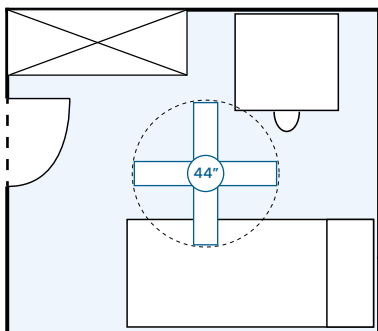

Choosing the right fan size

There's no exact science to selecting the right size ceiling fan for a space (as every room layout is different), but the following sections will help guide you in the right direction. Always ensure **at least 50cm of space from the tip of any blade to any wall**. Pay attention to high furniture or floor-to-ceiling wardrobes to make sure they won't reduce your fan's performance.