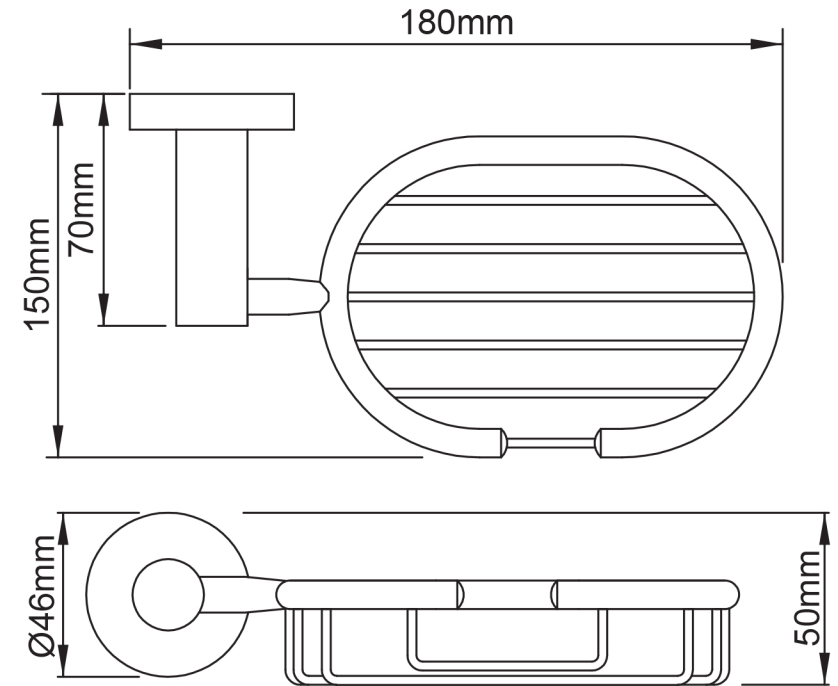

Mondella

RESONANCE
TIMELESS ALLURE

RESONANCE

MATTE BLACK SOAP BASKET

Metal construction

Item Number: 0115752
MON0657

10 YEAR WARRANTY*

0115752-FLV1
20/06/19

* refer to www.mondella.com.au for full warranty details

All dimensions in millimetres (mm) and subject to manufacturing tolerances.