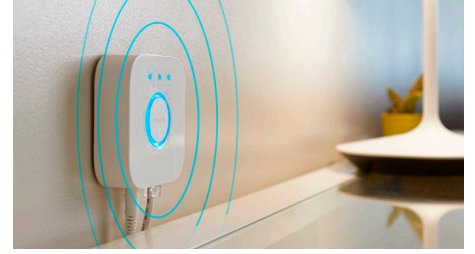

## Control up to 10 lights with the Bluetooth app

With the Hue Bluetooth app, you can control your Hue smart lights in a single room of your home. Add up to 10 smart lights and control them all with just the touch of a button on your mobile device.

## Control lights with your voice\*

Philips Hue works with Amazon Alexa and the Google Assistant when paired with a compatible Google Nest or Amazon Echo device. Simple voice commands allow you to control multiple lights in a room or just a single lamp.

## Unlock full suite of smart light features with Hue Bridge

Add a Hue Bridge (sold separately) to your smart lights to experience the full suite of Philips Hue features. With a Hue Bridge, you can add up to 50 smart lights to control throughout your home. Create routines to automate your entire smart home lighting setup. Control your lights while away from home or add accessories such as motion sensors and smart switches.