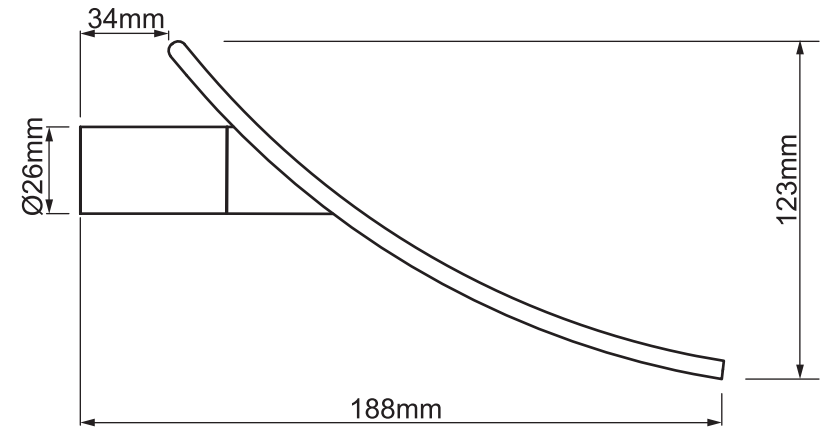

Mondella

RUMBA
MODERN MINIMALIST

RUMBA
CHROME
WATERFALL
BATH OUTLET

Brass construction
190mm length

Item Number: 5004250
MON0451

10
YEAR
WARRANTY*

* refer to www.mondella.com.au for full warranty details

MON0451-FLV1
11/11/22

All dimensions in millimetres (mm) and subject to manufacturing tolerances.