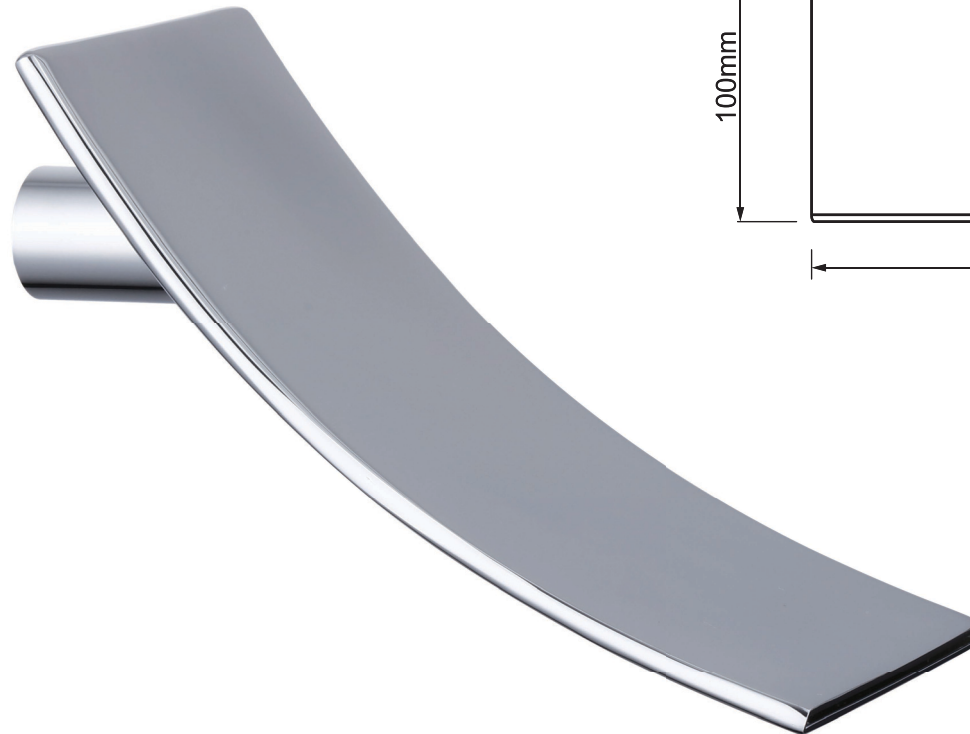

Mondella

RUMBA
MODERN MINIMALIST

RUMBA
CHROME
WATERFALL
BATH OUTLET

Brass construction
190mm length

Item Number: 5004250
MON0451

10
YEAR
WARRANTY*

* refer to www.mondella.com.au for full warranty details

MON0451-FLV1
11/11/22