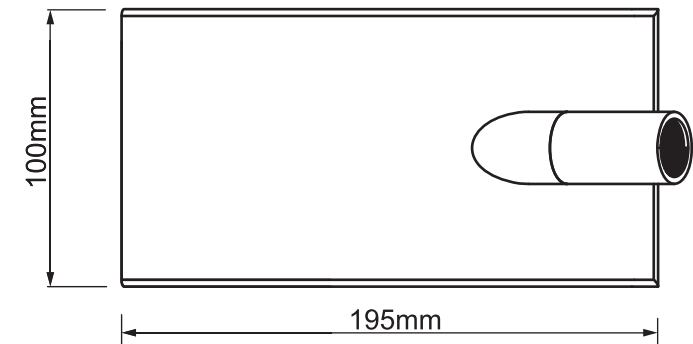

Mondella

RUMBA
MODERN MINIMALIST

RUMBA
CHROME
WATERFALL
BATH OUTLET

Brass construction
190mm length

Item Number: 5004250
MON0451

10
YEAR
WARRANTY*

* refer to www.mondella.com.au for full warranty details

MON0451-FLV1
11/11/22

All dimensions in millimetres (mm) and subject to manufacturing tolerances.