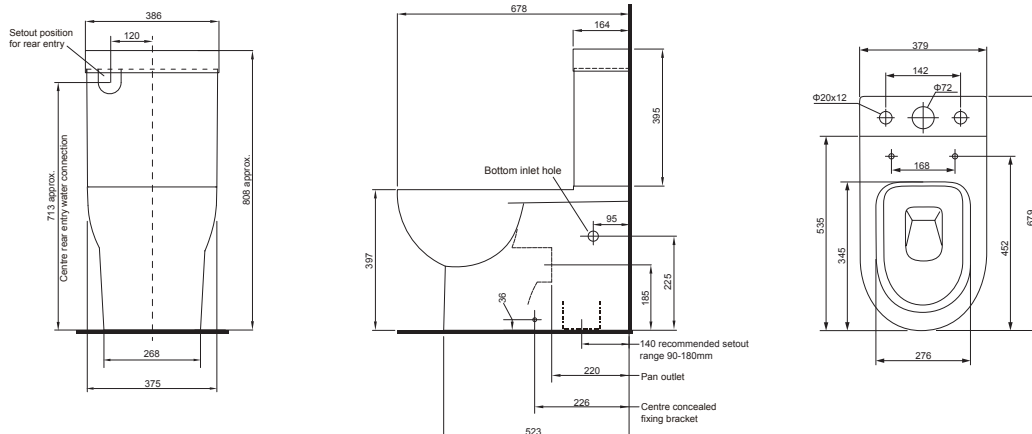

Mondella

Rococo White Rimless Back To Wall Toilet Suite

Item Number: 0126030

PAN & CISTERN SPECIFICATIONS

Material	Vitreous china pan and cistern
Colour	White
Outlet Type	S & P trap compatible - Includes Vario Bend for S Trap, P Trap Connection Sold Separately Item No: 4760136
Water Inlet Position	Bottom entry configuration included (Rear Entry Kit Sold Separately Item No: 4920412)
Inlet Valve Pressure Rating	500kPa
Pan Fixing	Floor fixing kit and sealant (sealant not included)
Cistern Fixing	Fixing bolts
Flush Type	Dual Flush
Rim Configuration	Rimless
S Trap Set-out	90 - 180mm
P Trap Set-out	180mm

Model No: MON1224

TOILET SEAT SPECIFICATIONS

Seat Shape	D Shape
Soft Close Seat	Yes
Quick Release Removal	Yes
Adjustable Hinges	Yes

WARRANTY

Warranty - Domestic Use	10 Years
Spare Parts & Labour	12 Months
Disclaimer	Refer to www.mondella.com.au for full warranty details

Disclaimer:

Products in this specification manual must be installed by licensed and registered trade people. The manufacturer/distributor reserves the right to vary specifications or delete models from their range without prior notification. Dimensions are nominal measurements only.