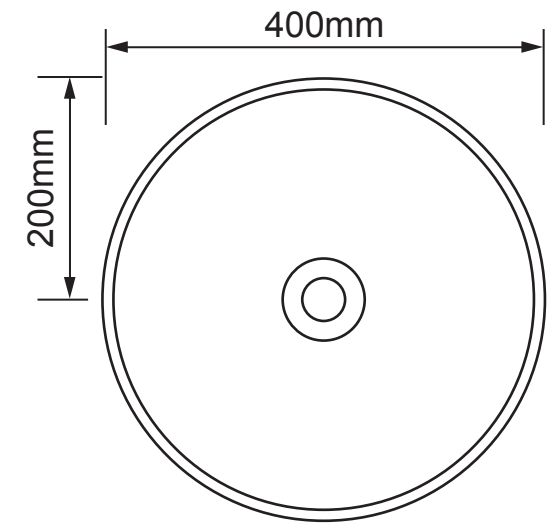

Mondella

RUMBA
MODERN MINIMALIST

RUMBA

MATTE WHITE

ROUND VITREOUS CHINA BASIN

400mm W x 400mm D x 140mm H

Above counter basin without overflow

Suits 32mm waste (not included)

Item Number: 0205464
MON1010

10
YEAR
WARRANTY*

MON1010-FLV1
02/11/20

* Refer to www.mondella.com.au for full warranty details

All dimensions in millimetres (mm) and subject to manufacturing tolerances.