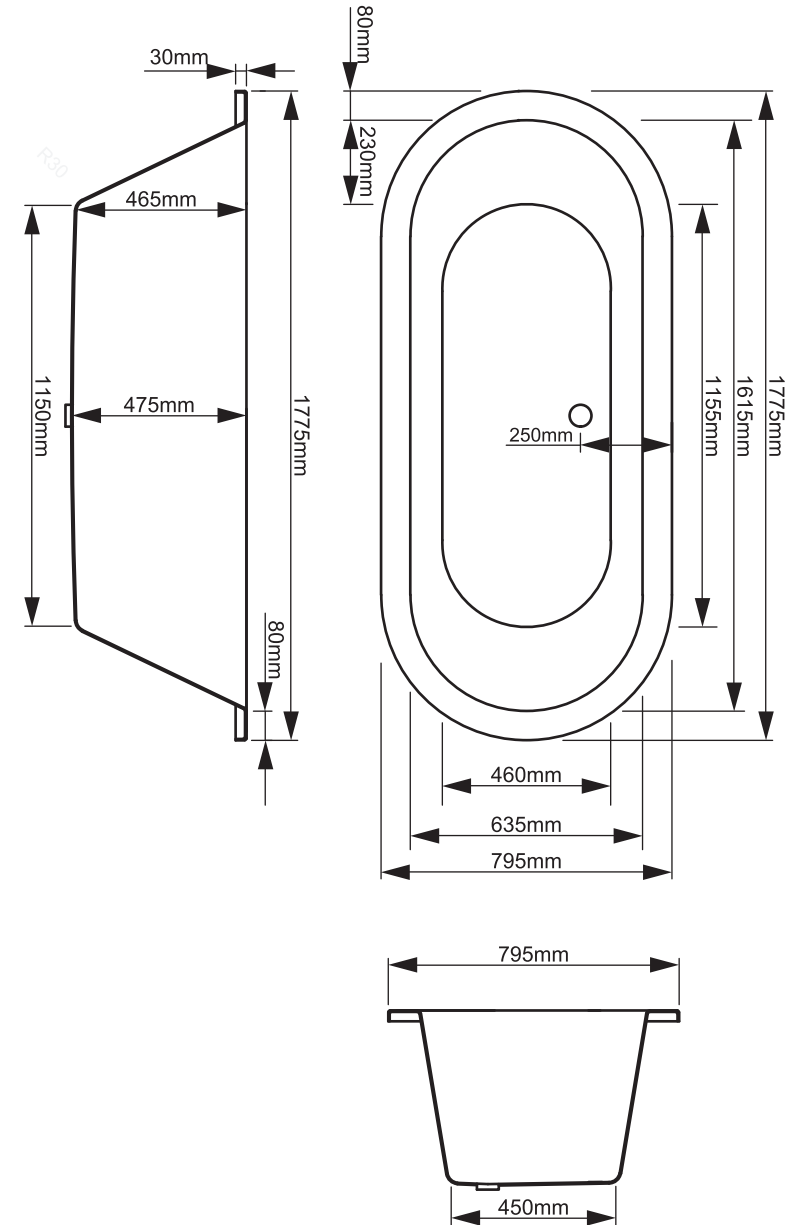

Mondella

WHITE ACRYLIC CLASSICO DROP IN BATH 1775MM ROUND

1775mm L x 795mm W
x 475mm H

Gloss finish

3.5mm acrylic material with
fibreglass reinforcing

Suits 40mm waste (not included)

Item Number: 0295334
MON1154

10 YEAR WARRANTY*

MON1154-FLV1
17/11/23

* refer to www.mondella.com.au for full warranty details

All dimensions in millimetres (mm) and subject to manufacturing tolerances.