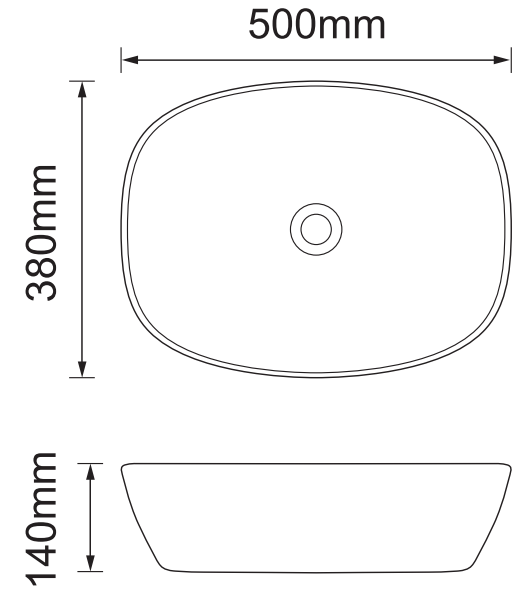

Mondella

RESONANCE
TIMELESS ALLURE

RESONANCE

MATTE WHITE

RECTANGULAR VITREOUS
CHINA BASIN

500mm W x 380mm D x 140mm H

Above counter basin without overflow

Suits 32mm waste (not included)

Item Number: 0205466
MON1012

10
YEAR
WARRANTY*

MON1012-FLV1
02/11/20

* Refer to www.mondella.com.au for full warranty details

All dimensions in millimetres (mm) and subject to manufacturing tolerances.