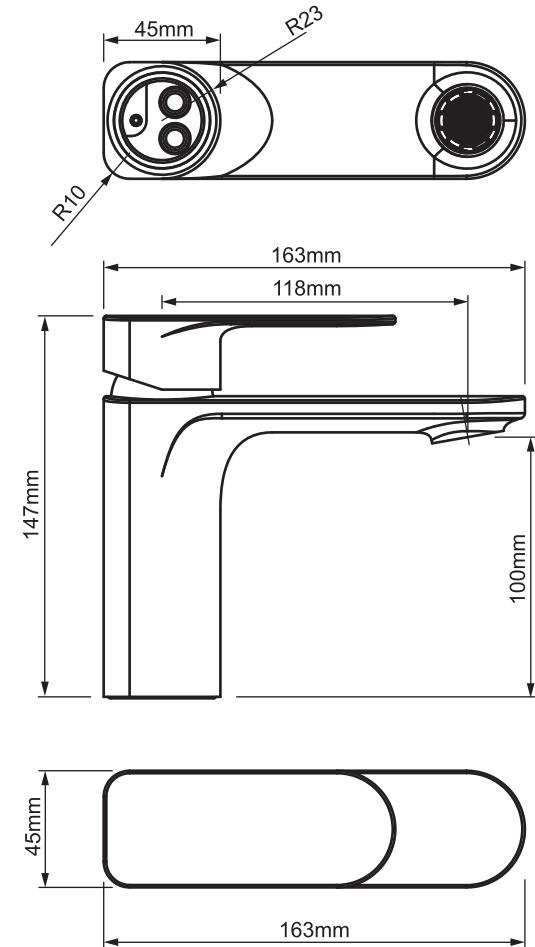

**Fitted with approved water saving devices,
WELS Lic No. 1101**

Item Number: 0249199
MON1074

AS/NZS3718
WMKA21979 DR
ApprovalMark

6 litres per minute

In accordance with AS/NZS 6400

Licence No. | 101
Kinetic Sourcing Group Ltd

10 YEAR WARRANTY*

* refer to www.mondella.com.au for full warranty details

MON1074-FLV2
27/08/21

All dimensions in millimetres (mm) and subject to manufacturing tolerances.