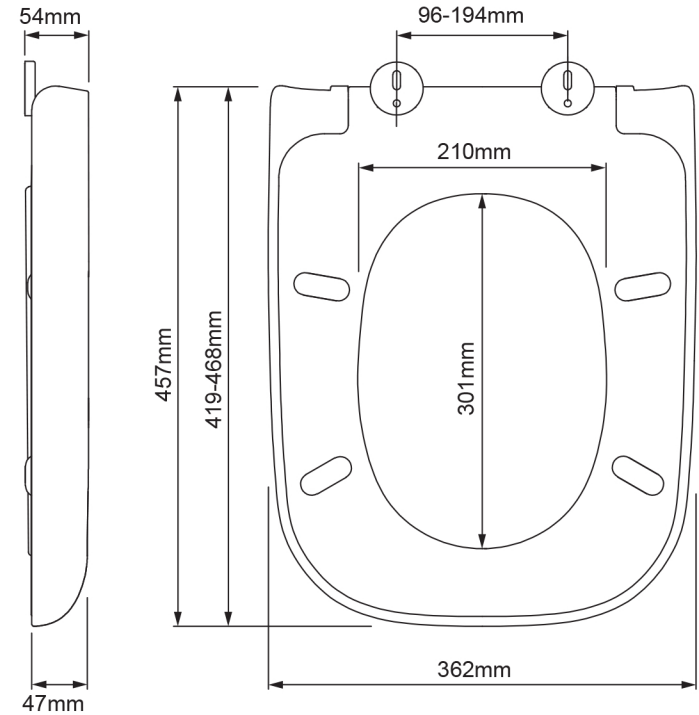

Mondella

RUMBA
MODERN MINIMALIST

RUMBA BACK TO WALL TOILET SEAT

- 419-468mm L x 362mm W.
- Soft Close Seat.
- Adjustable Hinge Fixing.
- Easy to Install - Includes Top and Bottom Fixings*.

Item Number: 0015457

10
YEAR
WARRANTY*

0015457-FLV1
01/02/18

* refer to www.mondella.com.au for full warranty details

All dimensions in millimetres (mm) and subject to manufacturing tolerances.