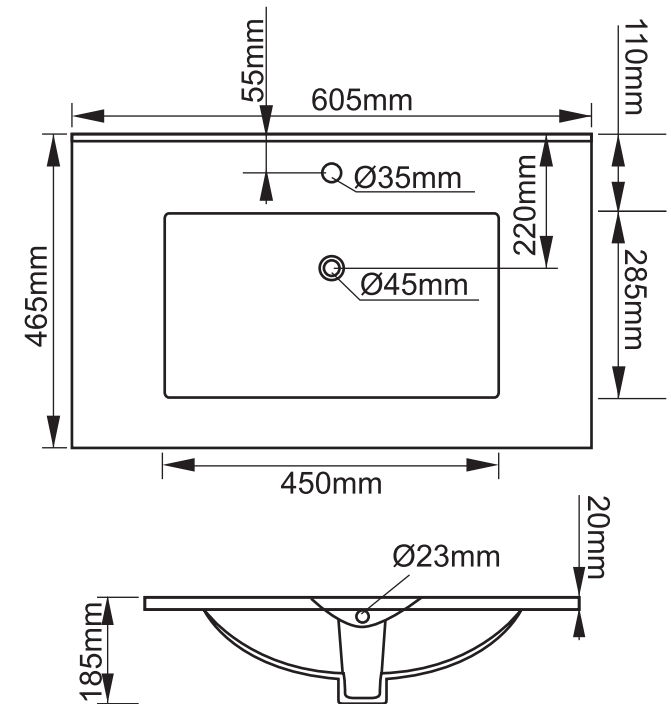

Mondella

ROCOCO
SQUARE FLAIR

ROCOCO

WHITE

600 VANITY BASIN

605mm W x 465mm D x 185mm H

1-tap hole thin edge ceramic basin
with overflow

Suits 32mm waste (not included)

Suits rococo 600 vanity cabinet

Item Number: 4844423
MON0261

10
YEAR
WARRANTY*

MON0261-FLV2
26/08/20

* refer to www.mondella.com.au for full warranty details

All dimensions in millimetres (mm) and subject to manufacturing tolerances.