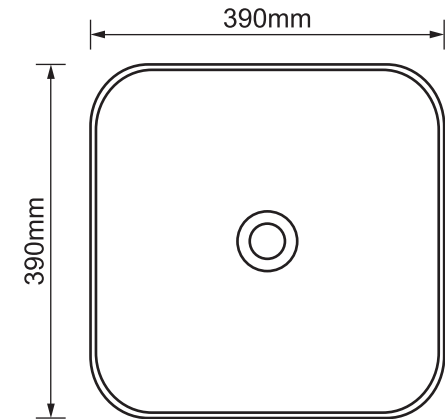

Mondella

CONCERTO
SLEEK EDGE

CONCERTO

GLOSS WHITE

SQUARE VITREOUS CHINA BASIN

390mm W x 390mm D x 140mm H

Above counter basin without overflow

Suits 32mm waste (not included)

Item Number: 0205452
MON0999

10
YEAR
WARRANTY*

MON0999-FLV1
03/11/20

* refer to www.mondella.com.au for full warranty details

All dimensions in millimetres (mm) and subject to manufacturing tolerances.