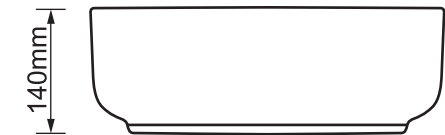

Mondella

CONCERTO
SLEEK EDGE

CONCERTO

GLOSS WHITE

SQUARE VITREOUS CHINA BASIN

390mm W x 390mm D x 140mm H

Above counter basin without overflow

Suits 32mm waste (not included)

Item Number: 0205452
MON0999

10
YEAR
WARRANTY*

MON0999-FLV1
03/11/20

* refer to www.mondella.com.au for full warranty details

All dimensions in millimetres (mm) and subject to manufacturing tolerances.