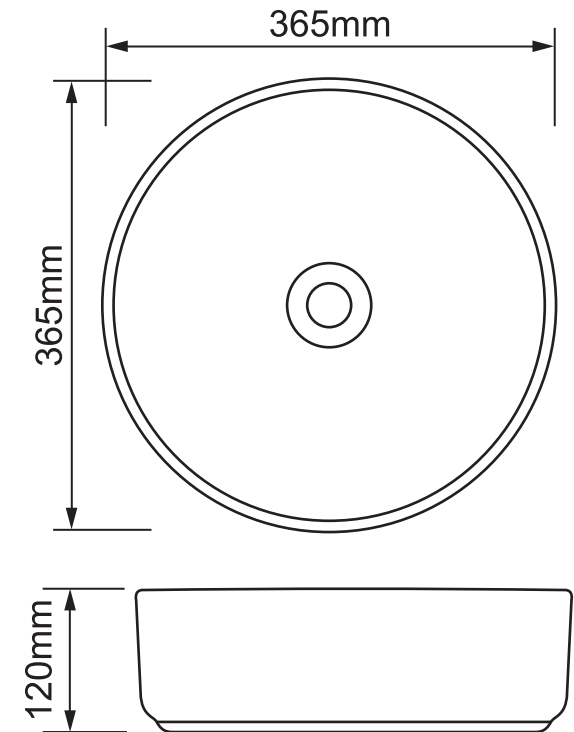

Mondella

RESONANCE
TIMELESS ALLURE

RESONANCE

MATTE GREY
ROUND VITREOUS
CHINA BASIN

365mm W x 365mm D x 120mm H

**Above counter basin
without overflow**

Suits 32mm waste (not included)

Item Number: 0205469
MON1014

10
YEAR
WARRANTY*

MON1014-FLV1
02/11/20

* Refer to www.mondella.com.au for full warranty details

All dimensions in millimetres (mm) and subject to manufacturing tolerances.