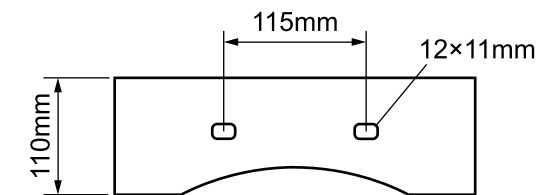

Mondella

ROCOCO
SQUARE FLAIR

ROCOCO

GLOSS WHITE
WALL HUNG BASIN

370mm W x 250mm D x 110mm H

Rectangular vitreous china basin
without overflow

1 tap hole

Suits 32mm waste (not included)

Item Number: 0351132
MON1217

10
YEAR
WARRANTY*

MON1217-FLV2
10/10/22

* refer to www.mondella.com.au for full warranty details

All dimensions in millimetres (mm) and subject to manufacturing tolerances.