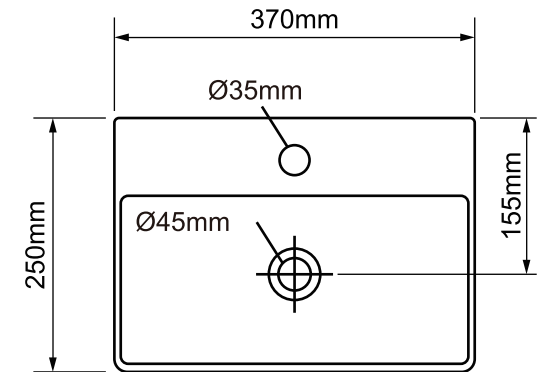

Mondella

ROCOCO
SQUARE FLAIR

ROCOCO

GLOSS WHITE
WALL HUNG BASIN

370mm W x 250mm D x 110mm H

Rectangular vitreous china basin
without overflow

1 tap hole

Suits 32mm waste (not included)

Item Number: 0351132
MON1217

10
YEAR
WARRANTY*

MON1217-FLV2
10/10/22

* refer to www.mondella.com.au for full warranty details

All dimensions in millimetres (mm) and subject to manufacturing tolerances.