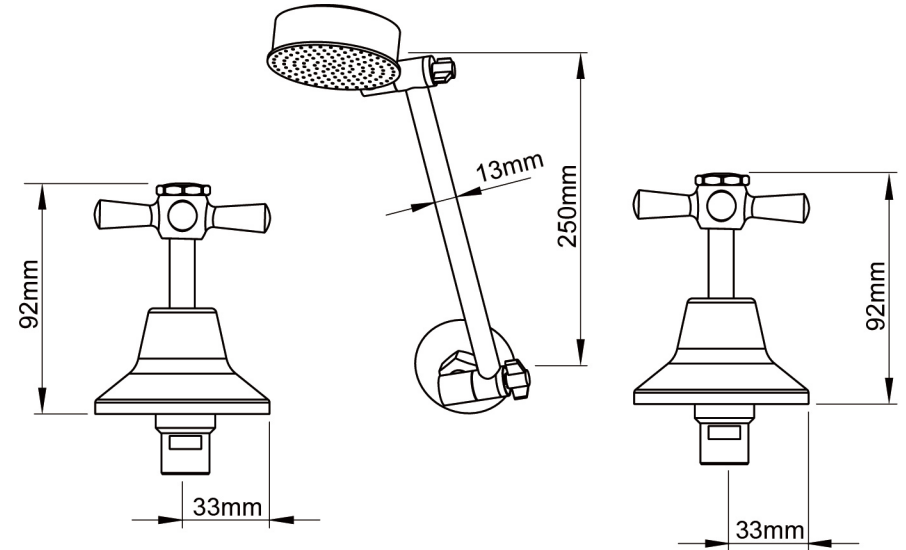

All dimensions in millimetres (mm) and subject to manufacturing tolerances.