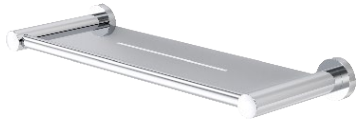

COSMO SHELF

● Chrome 305006C I/N 4823181