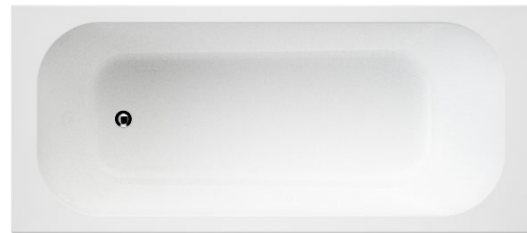

### LUNA FREESTANDING BATH

1400 LU4FSW I/N 0186576

- Stain and scratch resistant
- Integrated overflow
- Dual reclined ends for comfort
- Water capacity: 200L capacity to overflow