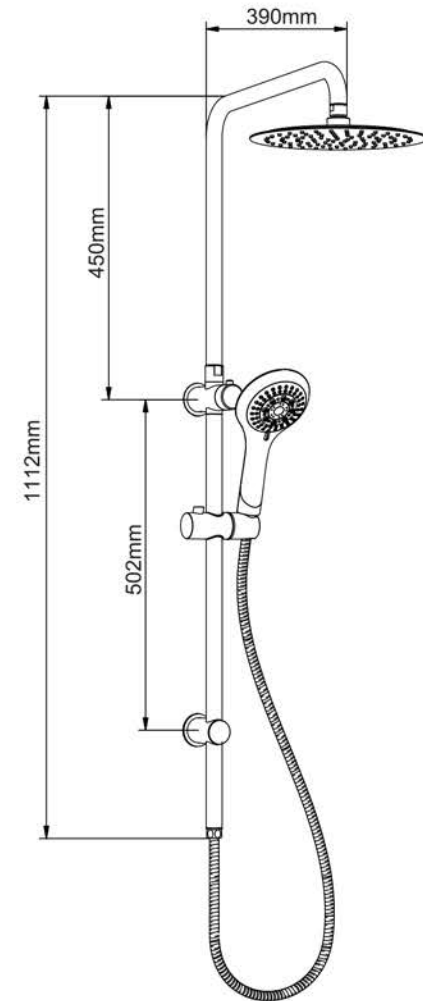

Mondella

RESONANCE
TIMELESS ALLURE

RESONANCE

MATTE BLACK
EXPOSED SHOWER
ON RAIL WITH HAND SET

Hidden water entry port through top wall fixing

Diverter switch for over head or hand piece showers

Retro fits into existing shower set up

304 grade stainless steel shower head with brass rail

Easy to assemble and install

Item Number: 5004266
MON0146

AS/NZS 3662 WM21832
ApprovalMark

WATER RATING
www.waterrating.gov.au

9 litres per
minute

In accordance with AS/NZS 4109

Licence No. 1101
Kinetic Sourcing Group Ltd.

10 YEAR WARRANTY*

* refer to www.mondella.com.au for full warranty details

5004266-FLV1
28/06/19

All dimensions in millimetres (mm) and subject to manufacturing tolerances.