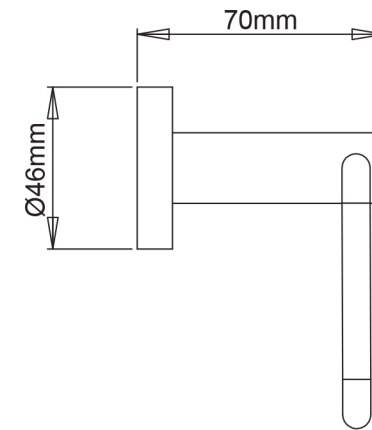

Mondella

RESONANCE
TIMELESS ALLURE

RESONANCE MATTE BLACK TOILET ROLL HOLDER

Metal construction

Item Number: 0115742
MON0658

10 YEAR WARRANTY*

0115742-FLV1
20/06/19

* refer to www.mondella.com.au for full warranty details

All dimensions in millimetres (mm) and subject to manufacturing tolerances.