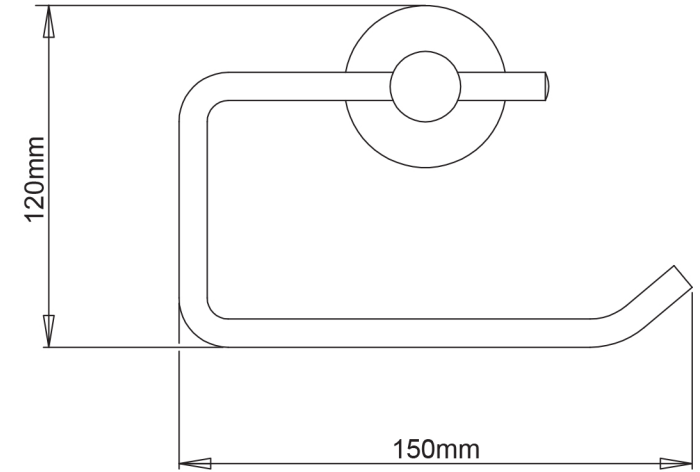

Mondella

RESONANCE
TIMELESS ALLURE

RESONANCE MATTE BLACK TOILET ROLL HOLDER

Metal construction

Item Number: 0115742
MON0658

10 YEAR WARRANTY*

0115742-FLV1
20/06/19

* refer to www.mondella.com.au for full warranty details

All dimensions in millimetres (mm) and subject to manufacturing tolerances.