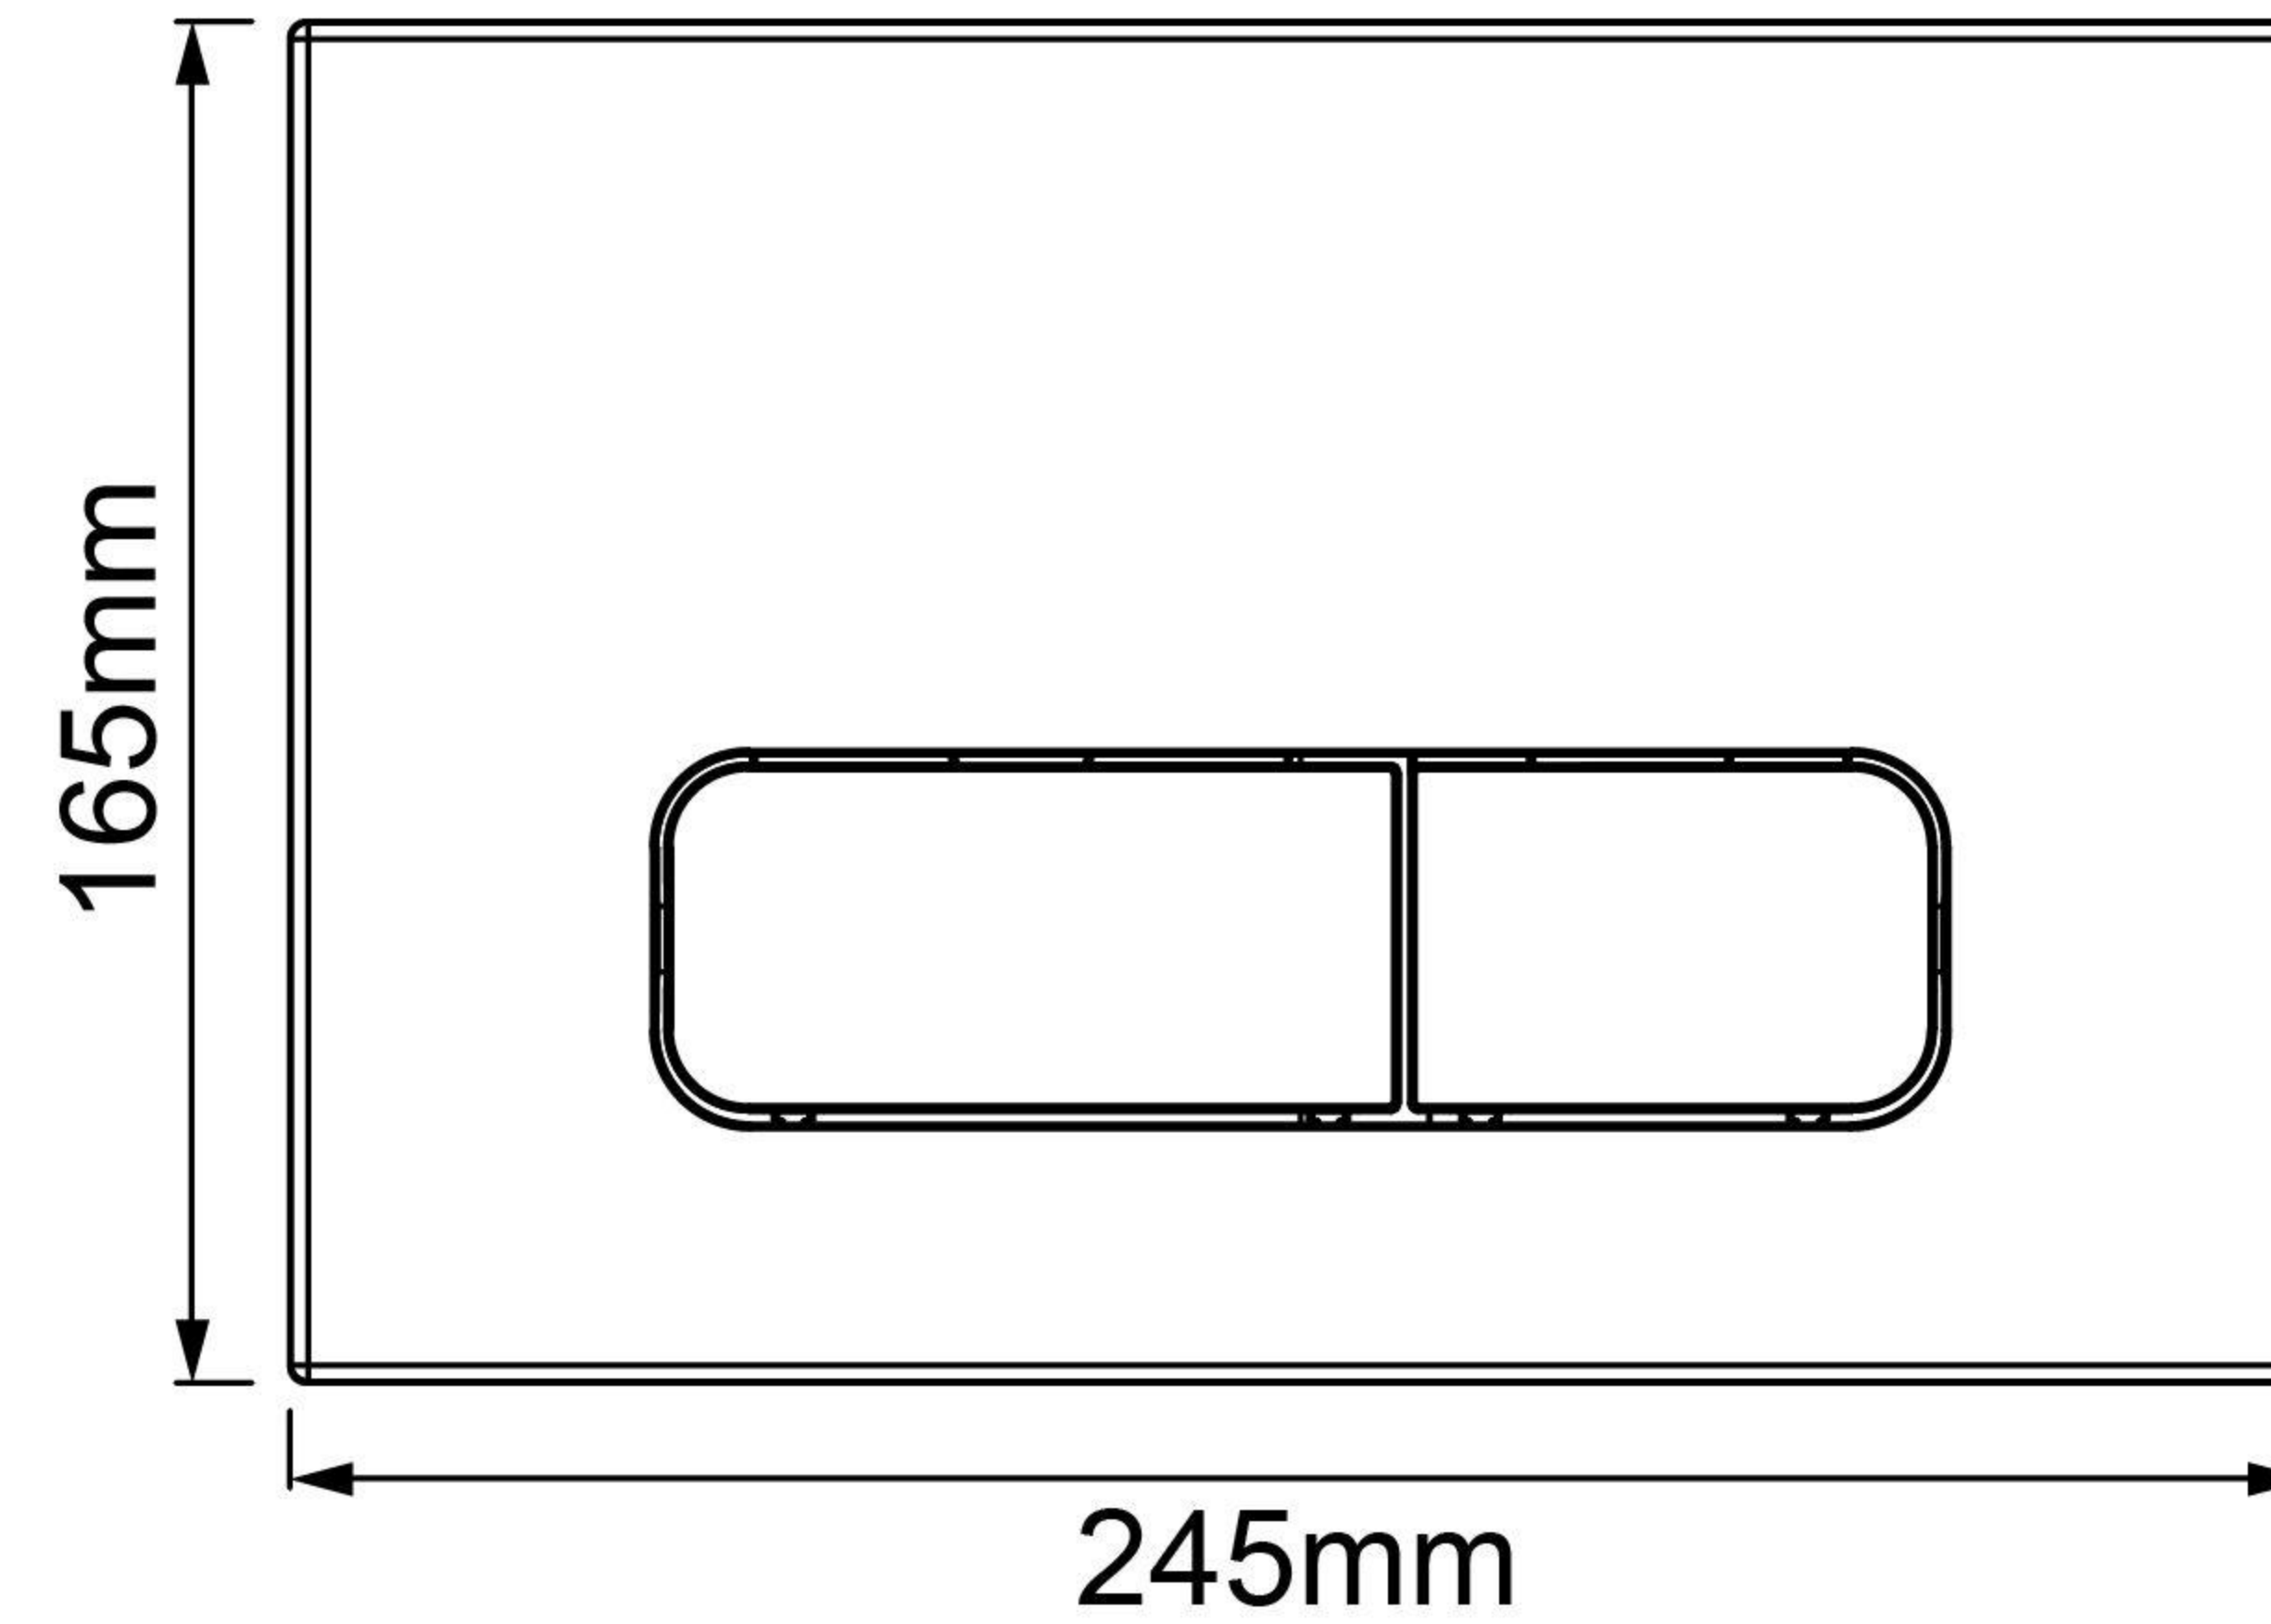

Mondella

CONCERTO
SLEEK EDGE

CONCERTO
ACCESS PLATE
FLUSH BUTTONS
SQUARE

- 245mm L x 165mm W x 15mm H.
- Dual Flush Buttons.
- Satin Black Finish.

Item Number: 5020046

10
YEAR
WARRANTY*

5020046-FLV1
24/10/17

* refer to www.mondella.com.au for full warranty details

All dimensions in millimetres (mm) and subject to manufacturing tolerances.