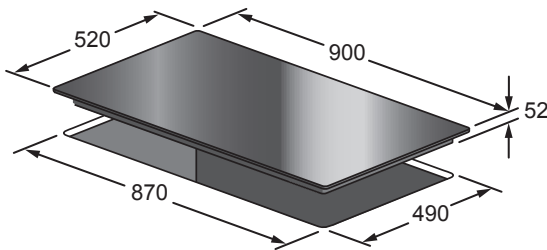

# Ceramic Cooktop 90cm

Model: CCT9030

- 90cm ceramic cooktop with quartz grey graphics
- Premium finished bevelled edges
- Electronic sensor touch controls with 9 heating levels
- Five timers on each zone and an egg timer
- Automatic cooking functions
- Keep warm 70°C setting
- Pause/Resume function
- Child safety lock
- Auto-Stop in case of accidental start, long absence, overflow, over temperature
- Residual heat indicators for each zone
- 5 cooking zones - 1x extended, 1x triple
- Recall after power off function

Electronic Sensor Touch Controls

Glass Surface Mounted

Glass Flush Mounted

These dimensions are provided as a general guide only and should not be used for designing or constructing cabinetry or for installation.