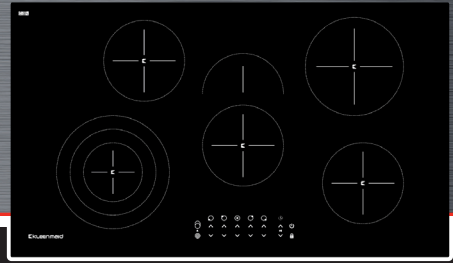

# Ceramic Cooktop 90cm

Model: CCT9030

- 90cm ceramic cooktop with quartz grey graphics
- Premium finished bevelled edges
- Electronic sensor touch controls with 9 heating levels
- Five timers on each zone and an egg timer
- Automatic cooking functions
- Keep warm 70°C setting
- Pause/Resume function
- Child safety lock
- Auto-Stop in case of accidental start, long absence, overflow, over temperature
- Residual heat indicators for each zone
- 5 cooking zones - 1x extended, 1x triple
- Recall after power off function