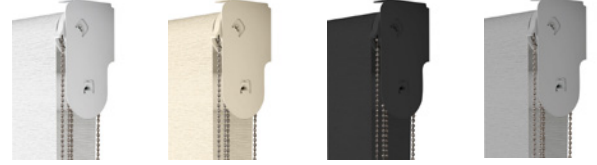

FEATURES Extra long cable to reach blinds with long drops

DIMENSIONS 3m L

ROLLER BLINDS ACCESSORIES

CLUTCH & BRACKETS SINGLE

WHITE

BIRCH WHITE

BLACK

SILVER/GREY

CLUTCH & BRACKETS DOUBLE

WHITE
(ADDITIONAL COST)

BIRCH WHITE
(ADDITIONAL COST)

BLACK
(ADDITIONAL COST)

SILVER/GREY
(ADDITIONAL COST)

JOINERS

NON-DRIVEN BLIND JOINER

DRIVEN BLIND JOINER