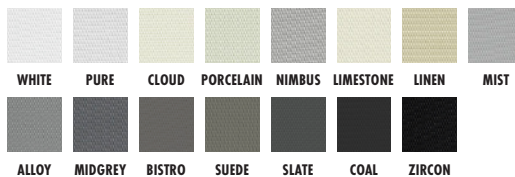

ESSENTIALS BLOCKOUT

SUITABLE All windows including WET areas

COLOURS 15

FEATURES 89mm & 127mm wide blades, 99% UV protection

DIMENSIONS Expected Width between 400mm and 4377mm;
Expected Drop between 400mm and 3820mm