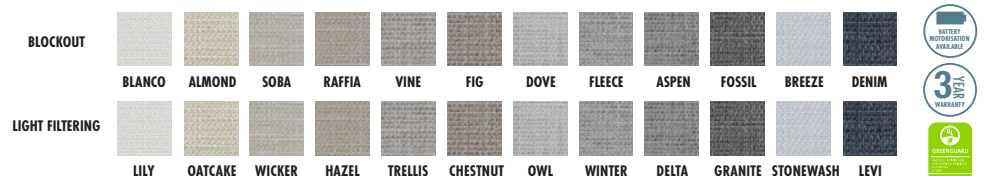

SUITABLE Suitable for dry areas **COLOURS** 6

FEATURES Blockout, Acrylic coating, 99% UV protection, GREENGUARD Certified

DIMENSIONS Expected Width between 200mm and 3010mm;
Expected Drop between 400mm and 3000mm

OXFORD BLOCKOUT AND LIGHT FILTERING

SUITABLE Suitable for dry areas **COLOURS** 12

FEATURES Blockout and Light Filtering, Acrylic coating, 99% UV protection, GREENGUARD Certified

DIMENSIONS Expected Width between 200mm and 3010mm;
Expected Drop between 400mm and 3000mm