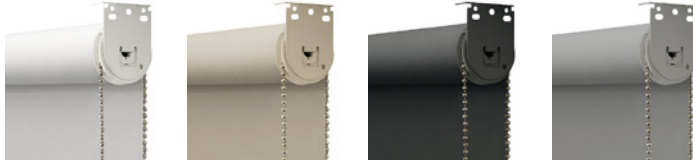

FEATURES Controls up to 15 blinds, Sleek and stylish design, Battery life of over 2 years

DIMENSIONS 13cm L x 4.5cm W x 1.1cm D

25MM BATTERY MOTOR CHARGING USB CABLE

SUITABLE USB Charging Cable for Riva 25mm Battery Motor **COLOURS** 1

FEATURES Extra long cable to reach blinds with long drops

DIMENSIONS 3m L

ROLLER BLINDS ACCESSORIES

CLUTCH & BRACKETS SINGLE

WHITE

BIRCH WHITE

BLACK

SILVER/GREY