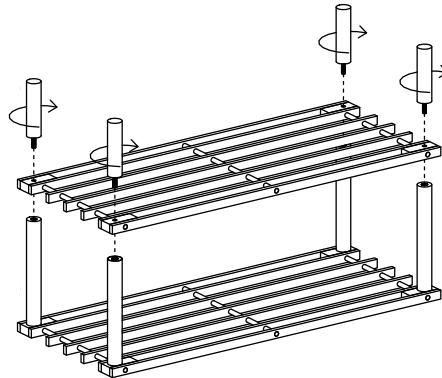

2 Tier Shoe Rack

NATURAL TIMBER CONSTRUCTION

Size: 630W x 295H x 260D mm

Perfect for home entryways and bedrooms

Easy to assemble

Item No: 0434855

Item Code: 04230

Made in China

**ALL
SET**

2 Tier Shoe Rack

PARTS LIST

STEP 1

STEP 2

A **L** **L**
S **E** **T**