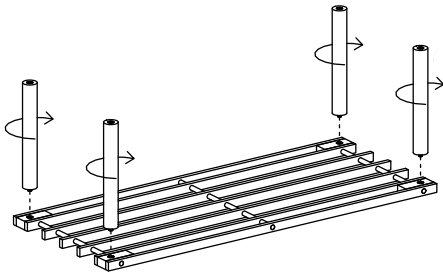

2 Tier Shoe Rack

NATURAL TIMBER CONSTRUCTION

Size: 630W x 295H x 260D mm

Perfect for home entryways and bedrooms

Easy to assemble

Item No: 0434855

Item Code: 04230

Made in China

**ALL
SET**

2 Tier Shoe Rack

PARTS LIST

STEP 1

STEP 2

A **L** **L**
S **E** **T**