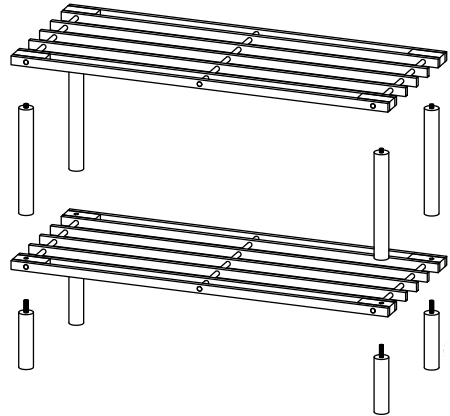

2 Tier Shoe Rack

NATURAL TIMBER CONSTRUCTION

Size: 630W x 295H x 260D mm

Perfect for home entryways and bedrooms

Easy to assemble

Item No: 0434855

Item Code: 04230

Made in China

**ALL
SET**

2 Tier Shoe Rack

PARTS LIST

STEP 1

STEP 2

A **L** **L**
S **E** **T**