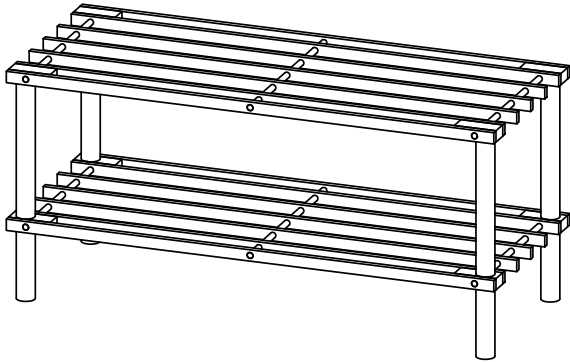

2 Tier Shoe Rack

NATURAL TIMBER CONSTRUCTION

Size: 630W x 295H x 260D mm

Perfect for home entryways and bedrooms

Easy to assemble

Item No: 0434855

Item Code: 04230

Made in China

**ALL
SET**

2 Tier Shoe Rack

PARTS LIST

STEP 1

STEP 2

A **L** **L**
S **E** **T**