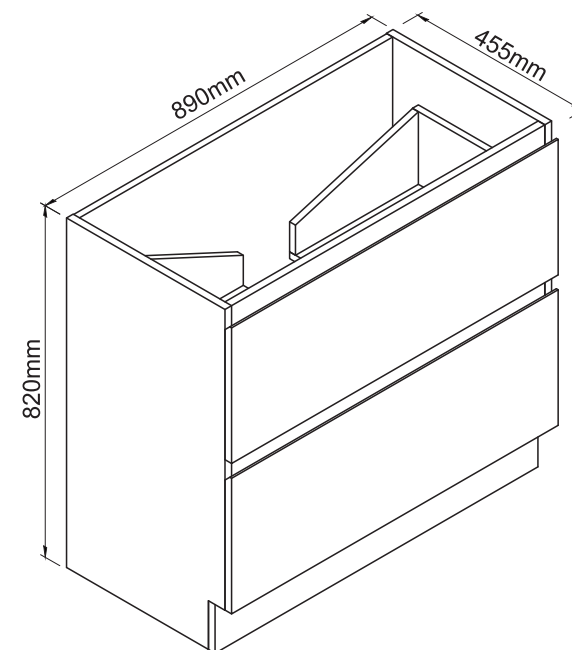

Mondella

ROCOCO
SQUARE FLAIR

ROCOCO

WHITE

900 FREESTANDING CABINET
ONLY

890mm W x 820mm H x 455mm D

MDF & particle board cabinet

Soft close drawers

White gloss finish

Suits rococo 900 vanity basin

Item Number: 0184815
MON0895

10
YEAR
WARRANTY*

* refer to www.mondella.com.au for full warranty details

MON0895-FLV1
19/08/20

All dimensions in millimetres (mm) and subject to manufacturing tolerances.