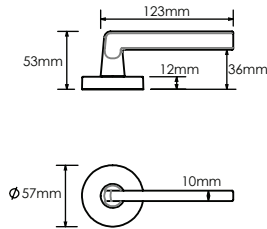

Medio Series lever functions

Functions	Outside	Inside
Dummy trim Inactive lever which is used as a door pull or matching trim		
Passage set (60mm backset, latch supplied) Both levers always unlocked		
Privacy set (60mm backset, latch supplied) Internal push button to lock outside lever with emergency release.		

Medio Series lever designs

Alba

● BSC