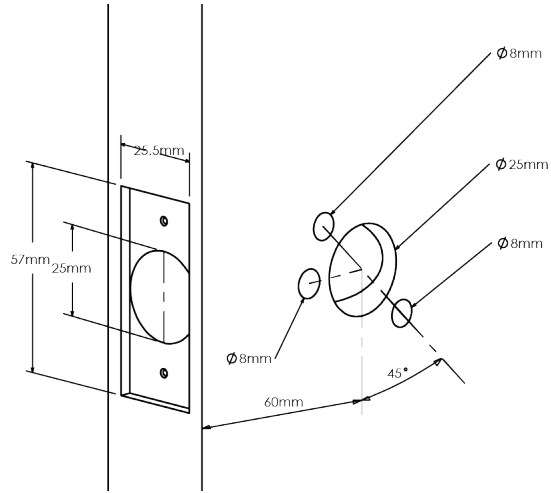

Privacy door preparation