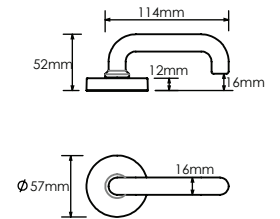

Centra

● BSC