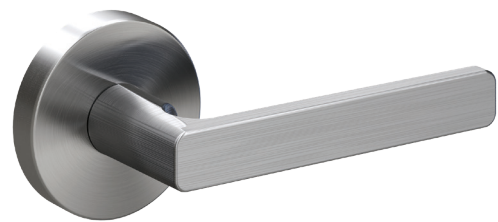

# Medio Series

Door furniture

The Schlage Medio Series is designed for everyday living with a balance of perfect styling, function, and aesthetics. The Medio Series includes five harmonious lever designs, providing the perfect look and feel to suit the styling of modern homes. These levers come in a range of high quality electroplated finishes including satin chrome plate, aged brushed copper, and matt black. They are designed for residential use only and not for commercial applications, or for use with door closers.

The Medio Series features new QuickFix™ technology, which revolutionises the fixing mechanism for faster door hardware installation.

## Features

- Available in five architecturally inspired lever designs
- Lever and rose constructed of high purity zinc alloy
- Built-in privacy push-button for ease of use
- Can be used with Schlage tubular latches, ME Series mortice locks, or 990 Series mortice locks
- All levers are non-handed
- Concealed through fixed screws
- Centra lever is AS1428:1-2009 compliant
- Features new QuickFix™ technology - install door lever in under 30 seconds after installation of the latch and strike