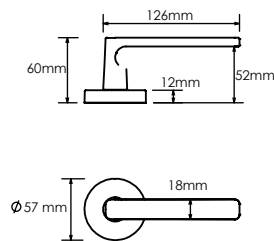

Rivera

● ABC ● MB ● BSC