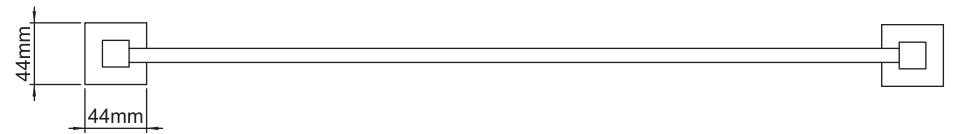

Mondella

ROCOCO
SQUARE FLAIR

ROCOCO

MATTE BLACK 935MM TOWEL RAIL

935mm W x 44mm H x 75mm D

Metal construction

Item Number: 0115760
MON0665

10 YEAR WARRANTY*

0115760-FLV1
18/06/19

* refer to www.mondella.com.au for full warranty details

All dimensions in millimetres (mm) and subject to manufacturing tolerances.