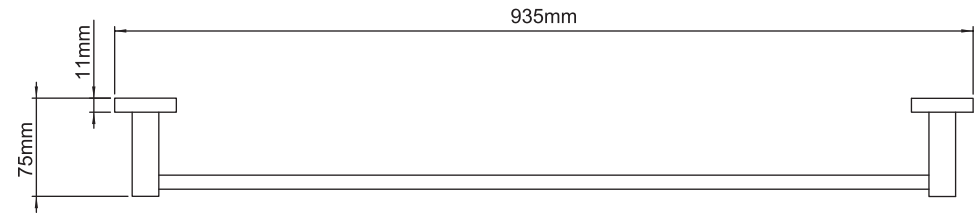

Mondella

ROCOCO
SQUARE FLAIR

ROCOCO

MATTE BLACK 935MM TOWEL RAIL

935mm W x 44mm H x 75mm D

Metal construction

Item Number: 0115760
MON0665

10 YEAR WARRANTY*

0115760-FLV1
18/06/19

* refer to www.mondella.com.au for full warranty details

All dimensions in millimetres (mm) and subject to manufacturing tolerances.