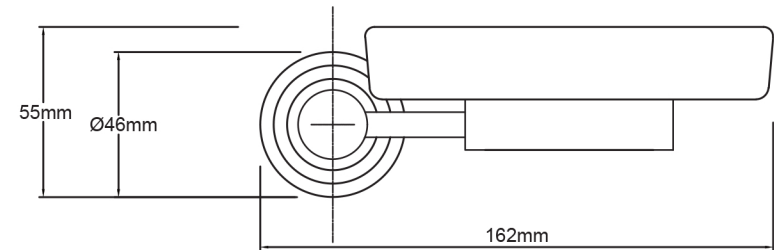

Mondella

MAESTRO
CLASSIC STYLE

MAESTRO

CHROME SOAP DISH

70mm W x 55mm H x 162mm D

Metal construction

Ceramic soap dish

Item Number: 0125165
MON0696

10 YEAR WARRANTY*

MON0696-FLV1
23/09/19

* refer to www.mondella.com.au for full warranty details

All dimensions in millimetres (mm) and subject to manufacturing tolerances.