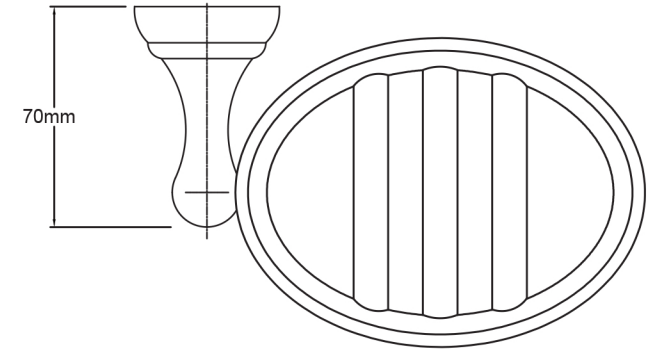

Mondella

MAESTRO
CLASSIC STYLE

MAESTRO

CHROME SOAP DISH

70mm W x 55mm H x 162mm D

Metal construction

Ceramic soap dish

Item Number: 0125165
MON0696

10 YEAR WARRANTY*

MON0696-FLV1
23/09/19

* refer to www.mondella.com.au for full warranty details

All dimensions in millimetres (mm) and subject to manufacturing tolerances.