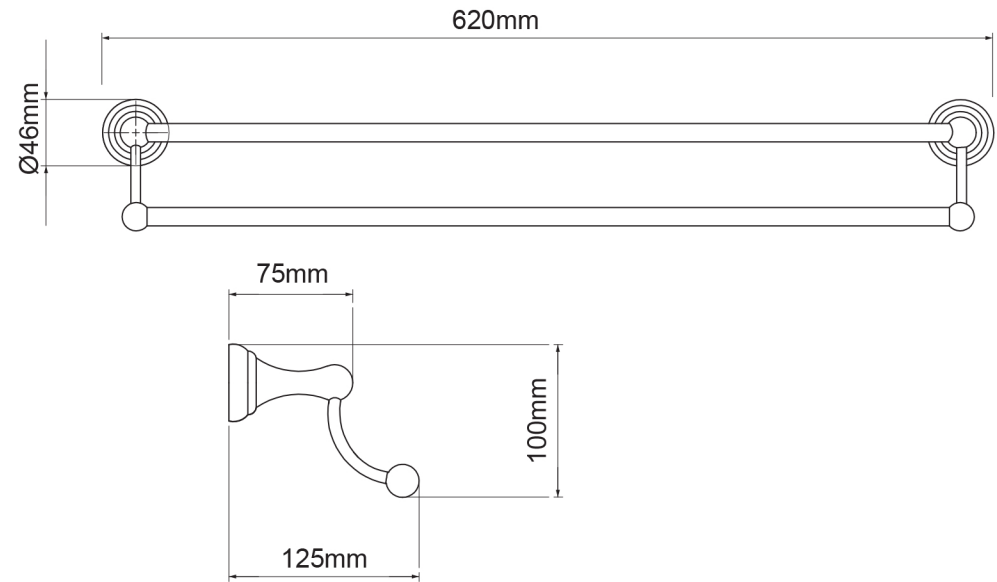

Mondella

MAESTRO
CLASSIC STYLE

MAESTRO

MATTE BLACK

620MM
DOUBLE TOWEL RAIL

620mm W x 100mm H x 125mm D

Metal construction

Item Number: 0125148
MON0685

10 YEAR WARRANTY*

MON0685-FLV1
23/09/19

* refer to www.mondella.com.au for full warranty details

All dimensions in millimetres (mm) and subject to manufacturing tolerances.