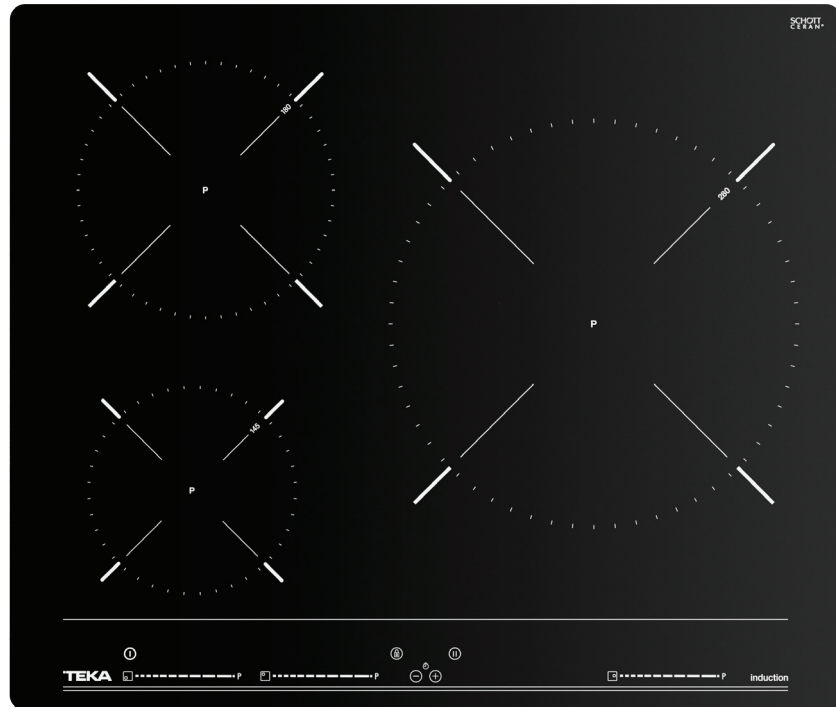

# 60cm Induction Cooktop

MODEL:  
IBC 63010 BK MSS

Features
3 cooking zones
European made Schott Ceran glass
Slide touch control
9 power levels
Cooking timer
Power Plus function (boost)
Single piece of frameless glass
Easy installation kit
Made in Europe
Zones
> 280mm Ø zone
> 180mm Ø zone
> 145mm Ø zone

Product Dimensions (w, d, h)
Physical: 600 × 510 × 50mm
Cut-out: 560 × 490mm
Weight: 9.63 kg (Net)
Requirements
Rated Power: 220–240V
Frequency: 50/60Hz
Max. Nominal Power: 5900W
Installation: Hard-wired
Below: Installation