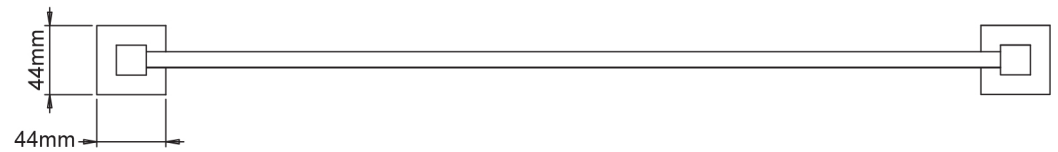

Mondella

ROCOCO
SQUARE FLAIR

ROCOCO

MATTE BLACK

935MM
DOUBLE TOWEL RAIL

935mm W x 44mm H x 125mm D

Metal construction

Item Number: 0115764
MON0664

10 YEAR WARRANTY*

0115764-FLV1
18/06/19

* refer to www.mondella.com.au for full warranty details

All dimensions in millimetres (mm) and subject to manufacturing tolerances.