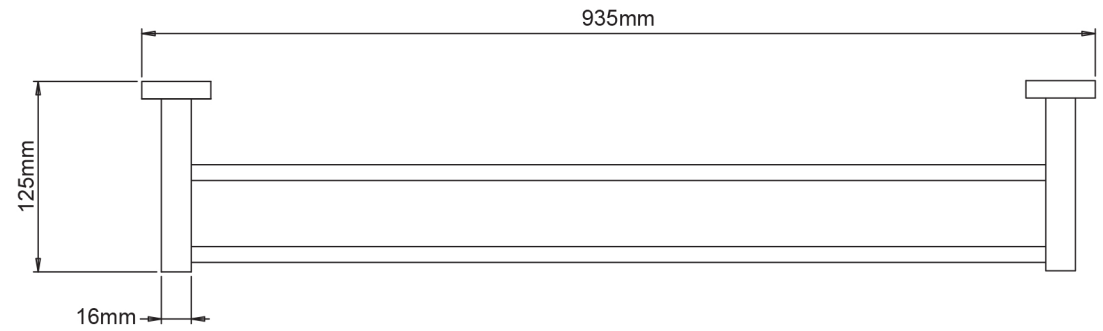

Mondella

ROCOCO
SQUARE FLAIR

ROCOCO

MATTE BLACK

935MM
DOUBLE TOWEL RAIL

935mm W x 44mm H x 125mm D

Metal construction

Item Number: 0115764
MON0664

10 YEAR WARRANTY*

0115764-FLV1
18/06/19

* refer to www.mondella.com.au for full warranty details

All dimensions in millimetres (mm) and subject to manufacturing tolerances.