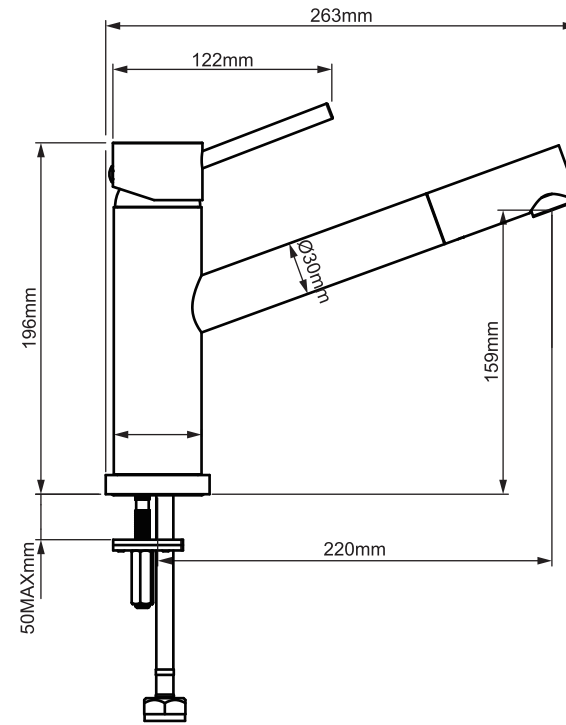

Mondella

RESONANCE
TIMELESS ALLURE

RESONANCE MATTE BLACK PIN LEVER SINK MIXER

40mm cartridge

Manufactured to Australian
standards AS/NZS3718,
WMKA21979 ApprovalMark

Fitted with approved water saving
devices. WELS Lic No.1101

Item Number: 5004132
MON1289

AS/NZS3718
WMKA21979
ApprovalMark

7.5 litres per
minute

10 YEAR WARRANTY*

MON1289-FLV2
27/07/23

* refer to www.mondella.com.au for full warranty details

All dimensions in millimetres (mm) and subject to manufacturing tolerances.