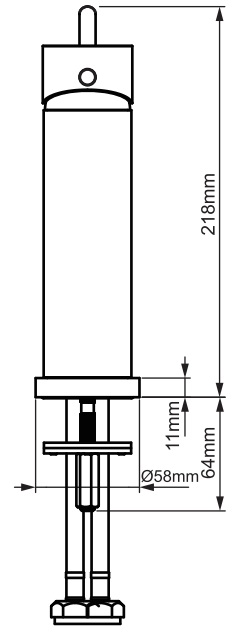

Mondella

RESONANCE
TIMELESS ALLURE

RESONANCE MATTE BLACK PIN LEVER SINK MIXER

40mm cartridge

Manufactured to Australian
standards AS/NZS3718,
WMKA21979 ApprovalMark

Fitted with approved water saving
devices. WELS Lic No.1101

Item Number: 5004132
MON1289

AS/NZS3718
WMKA21979
ApprovalMark

7.5 litres per
minute

10 YEAR WARRANTY*

MON1289-FLV2
27/07/23

* refer to www.mondella.com.au for full warranty details

All dimensions in millimetres (mm) and subject to manufacturing tolerances.