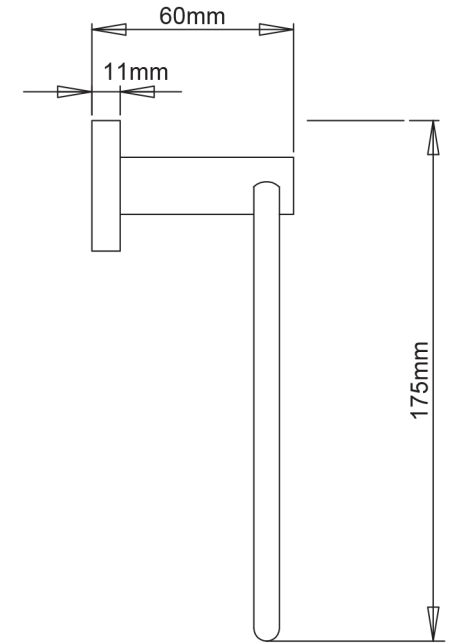

Mondella

RESONANCE
TIMELESS ALLURE

RESONANCE

MATTE BLACK TOWEL RING

Metal construction

Item Number: 0115741
MON0659

10 YEAR WARRANTY*

0115741-FLV1
20/06/19

* refer to www.mondella.com.au for full warranty details

All dimensions in millimetres (mm) and subject to manufacturing tolerances.