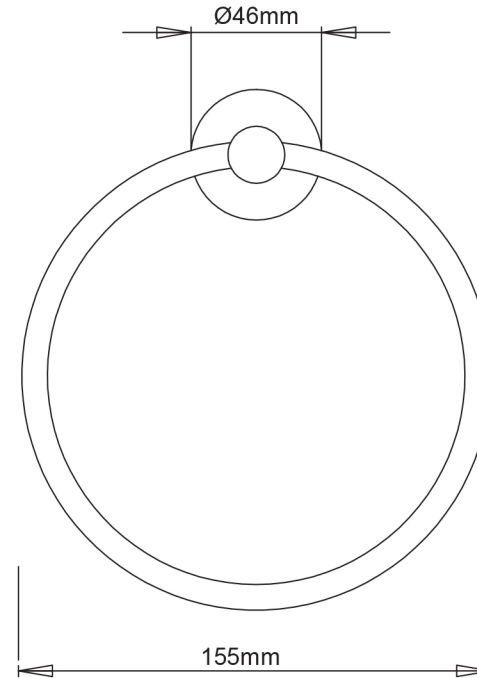

Mondella

RESONANCE
TIMELESS ALLURE

RESONANCE

MATTE BLACK TOWEL RING

Metal construction

Item Number: 0115741
MON0659

10 YEAR WARRANTY*

0115741-FLV1
20/06/19

* refer to www.mondella.com.au for full warranty details

All dimensions in millimetres (mm) and subject to manufacturing tolerances.